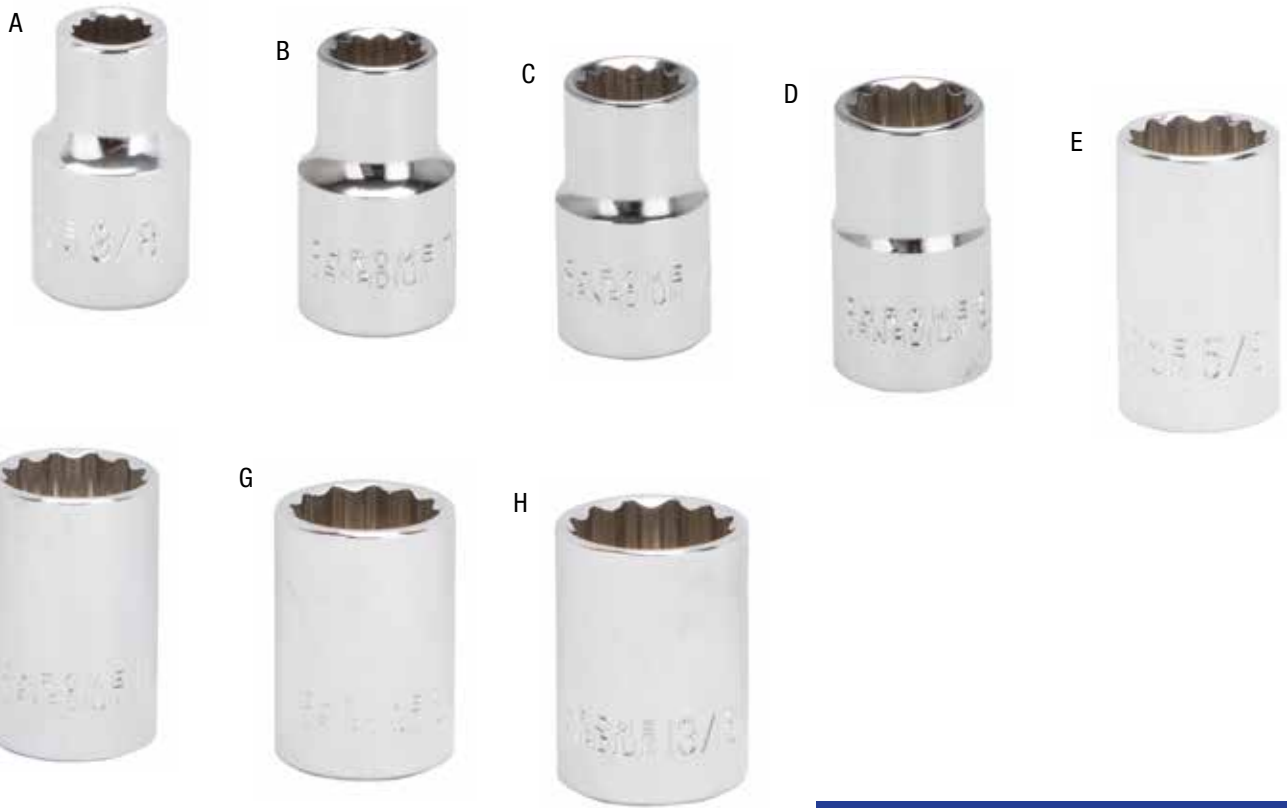

Drop-forged chrome vanadium steel, heat treated for extra strength.

1/2" DRIVE SOCKETS - SAE

	SKU	UPC	DESCRIPTION	DETAILS	SP	FP	PACK TYPE
A	5304753 Y	045734910799	1/2" DRIVE SOCKET 12 POINT	3/8"	12	48	COLOR LABEL ON PLASTIC HANG TAG
B	7018336 Y	045734910805	1/2" DRIVE SOCKET 12 POINT	7/16"	12	48	COLOR LABEL ON PLASTIC HANG TAG
C	3327764 Y	045734910812	1/2" DRIVE SOCKET 12 POINT	1/2"	12	48	COLOR LABEL ON PLASTIC HANG TAG
D	6042154 Y	045734910829	1/2" DRIVE SOCKET 12 POINT	9/16"	12	48	COLOR LABEL ON PLASTIC HANG TAG
E	8153215 Y	045734910836	1/2" DRIVE SOCKET 12 POINT	5/8"	12	48	COLOR LABEL ON PLASTIC HANG TAG
F	0563791 Y	045734910843	1/2" DRIVE SOCKET 12 POINT	11/16"	12	48	COLOR LABEL ON PLASTIC HANG TAG
G	3478054 Y	045734910850	1/2" DRIVE SOCKET 12 POINT	3/4"	12	48	COLOR LABEL ON PLASTIC HANG TAG
H	6992929 Y	045734910867	1/2" DRIVE SOCKET 12 POINT	13/16"	12	48	COLOR LABEL ON PLASTIC HANG TAG

SKUs with the suffix X cannot be broken from the shelf pack, SKUs with the suffix Y can be broken.