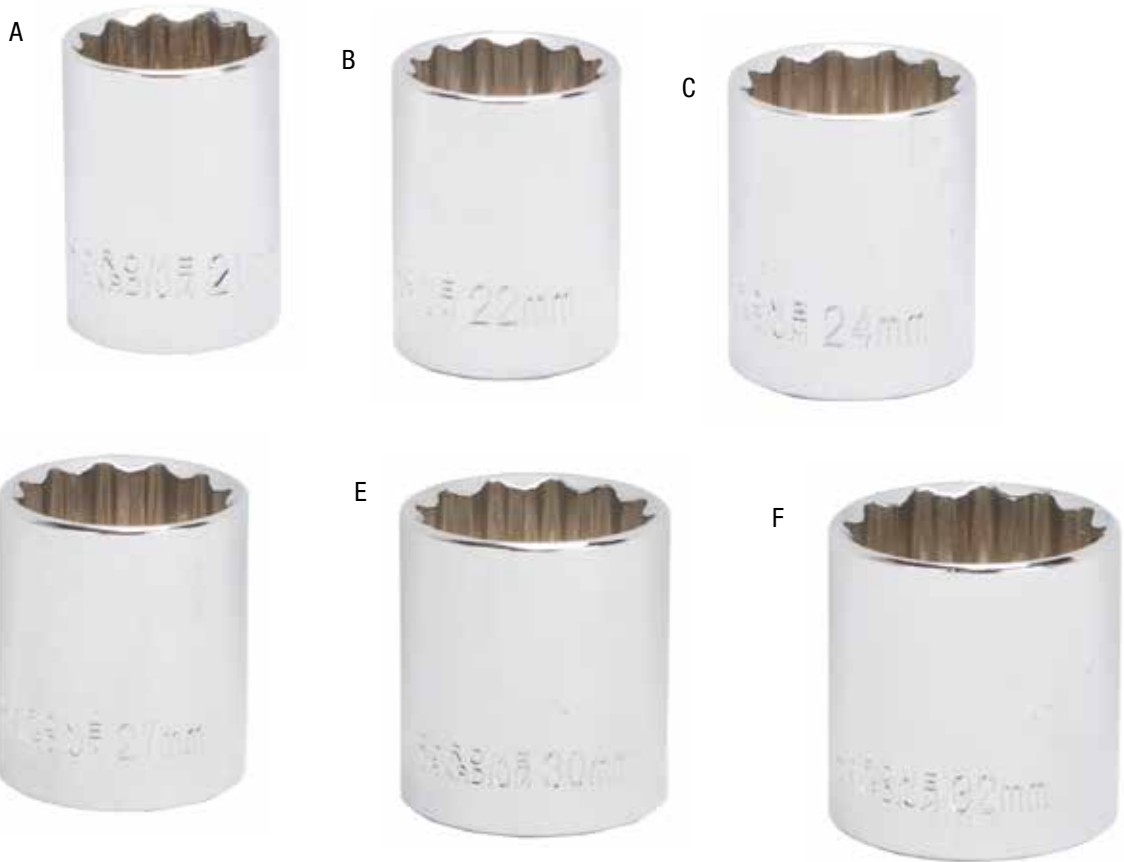

Drop-forged chrome vanadium steel, heat treated for extra strength.

1/2" DRIVE SOCKETS - METRIC

	SKU	UPC	DESCRIPTION	DETAILS	SP	FP	PACK TYPE
A	7718174 Y	045734911123	1/2" DRIVE SOCKET 12 POINT	21MM	12	48	COLOR LABEL ON PLASTIC HANG TAG
B	1040146Y	045734911130	1/2" DRIVE SOCKET 12 POINT	22MM	12	48	COLOR LABEL ON PLASTIC HANG TAG
C	3257151 Y	045734911147	1/2" DRIVE SOCKET 12 POINT	24MM	12	48	COLOR LABEL ON PLASTIC HANG TAG
D	9757196 Y	045734911154	1/2" DRIVE SOCKET 12 POINT	27MM	12	48	COLOR LABEL ON PLASTIC HANG TAG
E	6398382 Y	045734911161	1/2" DRIVE SOCKET 12 POINT	30MM	12	48	COLOR LABEL ON PLASTIC HANG TAG
F	4828299 Y	045734960589	1/2" DRIVE SOCKET 12 POINT	32MM	12	48	COLOR LABEL ON PLASTIC HANG TAG

SKUs with the suffix X cannot be broken from the shelf pack, SKUs with the suffix Y can be broken.