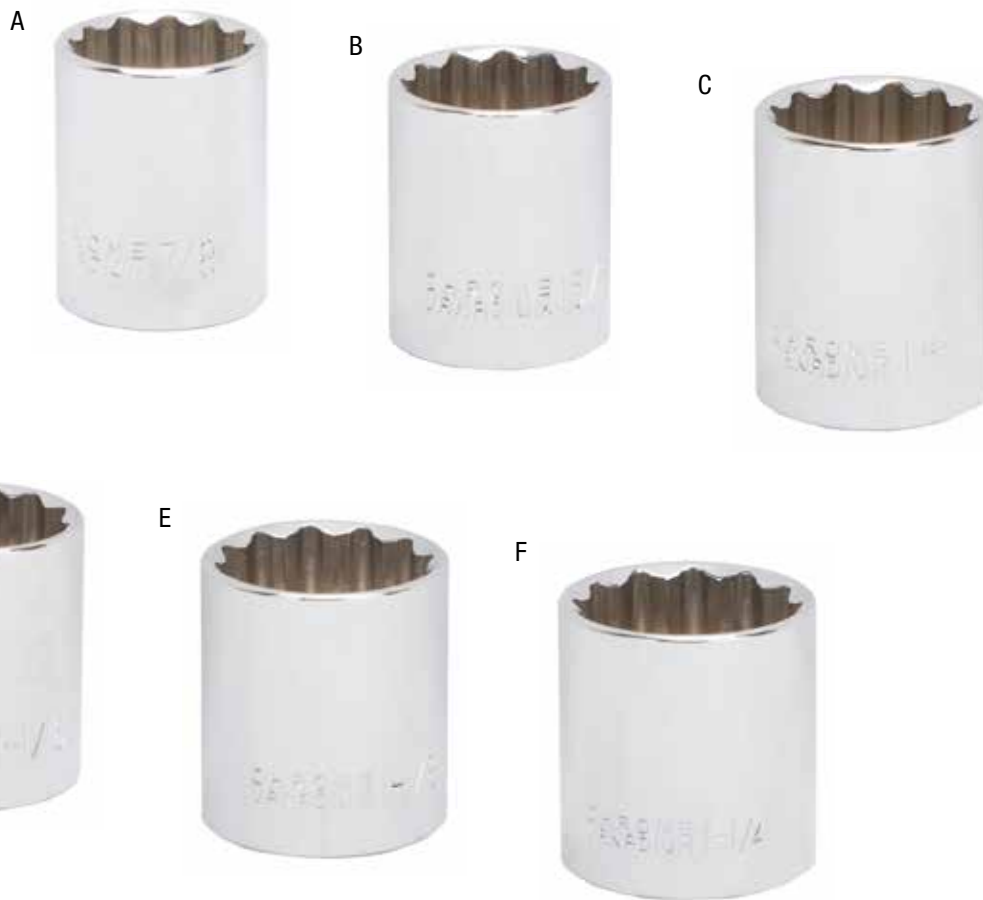

Drop-forged chrome vanadium steel, heat treated for extra strength.

1/2" DRIVE SOCKETS - SAE

	SKU	UPC	DESCRIPTION	DETAILS	SP	FP	PACK TYPE
A	0319186 Y	045734910874	1/2" DRIVE SOCKET 12 POINT	7/8"	12	48	COLOR LABEL ON PLASTIC HANG TAG
B	2931541 Y	045734910881	1/2" DRIVE SOCKET 12 POINT	15/16"	12	48	COLOR LABEL ON PLASTIC HANG TAG
C	4742813 Y	045734910898	1/2" DRIVE SOCKET 12 POINT	1"	12	48	COLOR LABEL ON PLASTIC HANG TAG
D	6356380 Y	045734910904	1/2" DRIVE SOCKET 12 POINT	1-1/16"	12	48	COLOR LABEL ON PLASTIC HANG TAG
E	9172792 Y	045734910911	1/2" DRIVE SOCKET 12 POINT	1-1/8"	12	48	COLOR LABEL ON PLASTIC HANG TAG
F	5970900 Y	045734910928	1/2" DRIVE SOCKET 12 POINT	1-1/4"	12	48	COLOR LABEL ON PLASTIC HANG TAG

SKUs with the suffix X cannot be broken from the shelf pack, SKUs with the suffix Y can be broken.