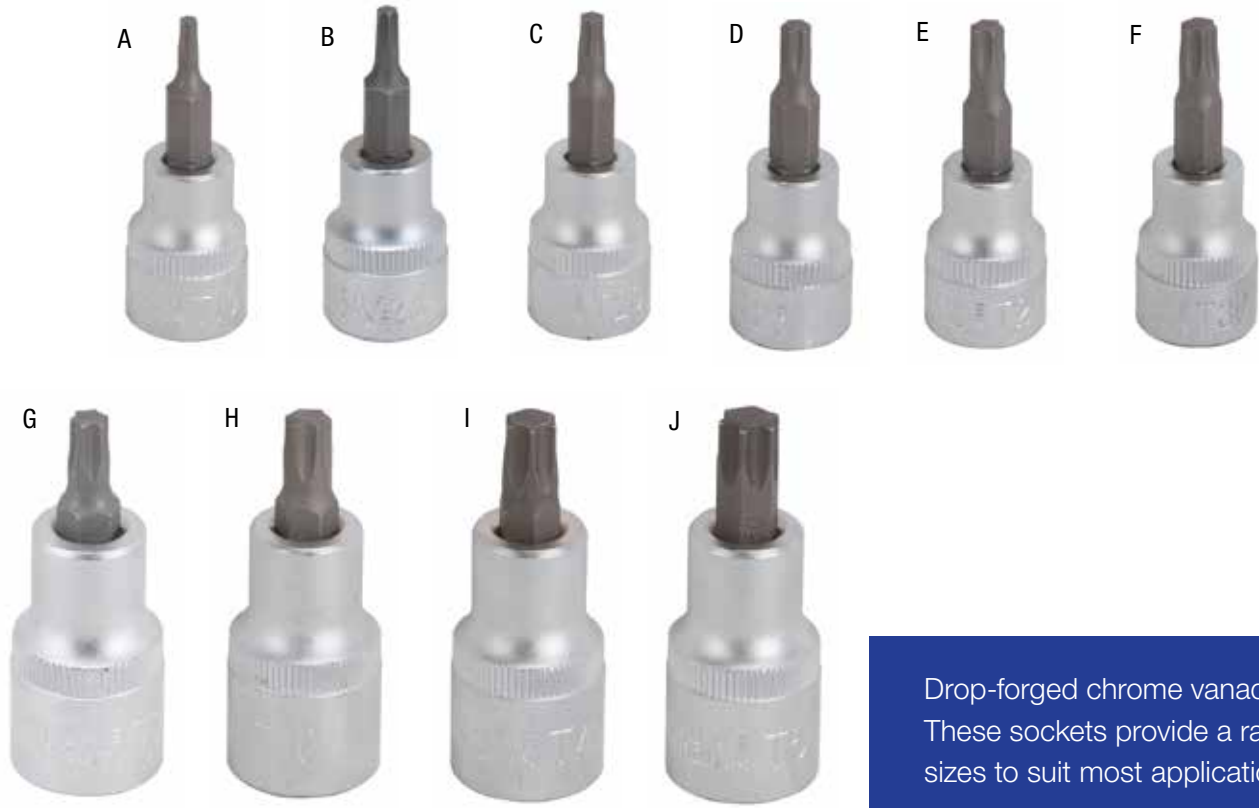

3/8" & 1/2" DRIVE SOCKETS - STAR BITS

Drop-forged chrome vanadium steel. These sockets provide a range of sizes to suit most applications.

	SKU	UPC	DESCRIPTION	DETAILS	SP	FP	PACK TYPE
A	4325718 Y	045734960626	3/8" DRIVE SOCKET STAR BIT	T10	50	100	COLOR LABEL ON PLASTIC HANG TAG
B	0883538 Y	045734960633	3/8" DRIVE SOCKET STAR BIT	T15	50	100	COLOR LABEL ON PLASTIC HANG TAG
C	1137694 Y	045734960640	3/8" DRIVE SOCKET STAR BIT	T20	50	100	COLOR LABEL ON PLASTIC HANG TAG
D	6809982 Y	045734960657	3/8" DRIVE SOCKET STAR BIT	T25	50	100	COLOR LABEL ON PLASTIC HANG TAG
E	8085680 Y	045734960664	3/8" DRIVE SOCKET STAR BIT	T27	50	100	COLOR LABEL ON PLASTIC HANG TAG
F	4755823 Y	045734960671	3/8" DRIVE SOCKET STAR BIT	T30	50	100	COLOR LABEL ON PLASTIC HANG TAG
G	5255401 Y	045734960688	1/2" DRIVE SOCKET STAR BIT	T30	50	100	COLOR LABEL ON PLASTIC HANG TAG
D	5058615 Y	045734960695	1/2" DRIVE SOCKET STAR BIT	T40	50	100	COLOR LABEL ON PLASTIC HANG TAG
E	4442471 Y	045734960701	1/2" DRIVE SOCKET STAR BIT	T45	50	100	COLOR LABEL ON PLASTIC HANG TAG
F	7281413 Y	045734960718	1/2" DRIVE SOCKET STAR BIT	T50	50	100	COLOR LABEL ON PLASTIC HANG TAG

1/2