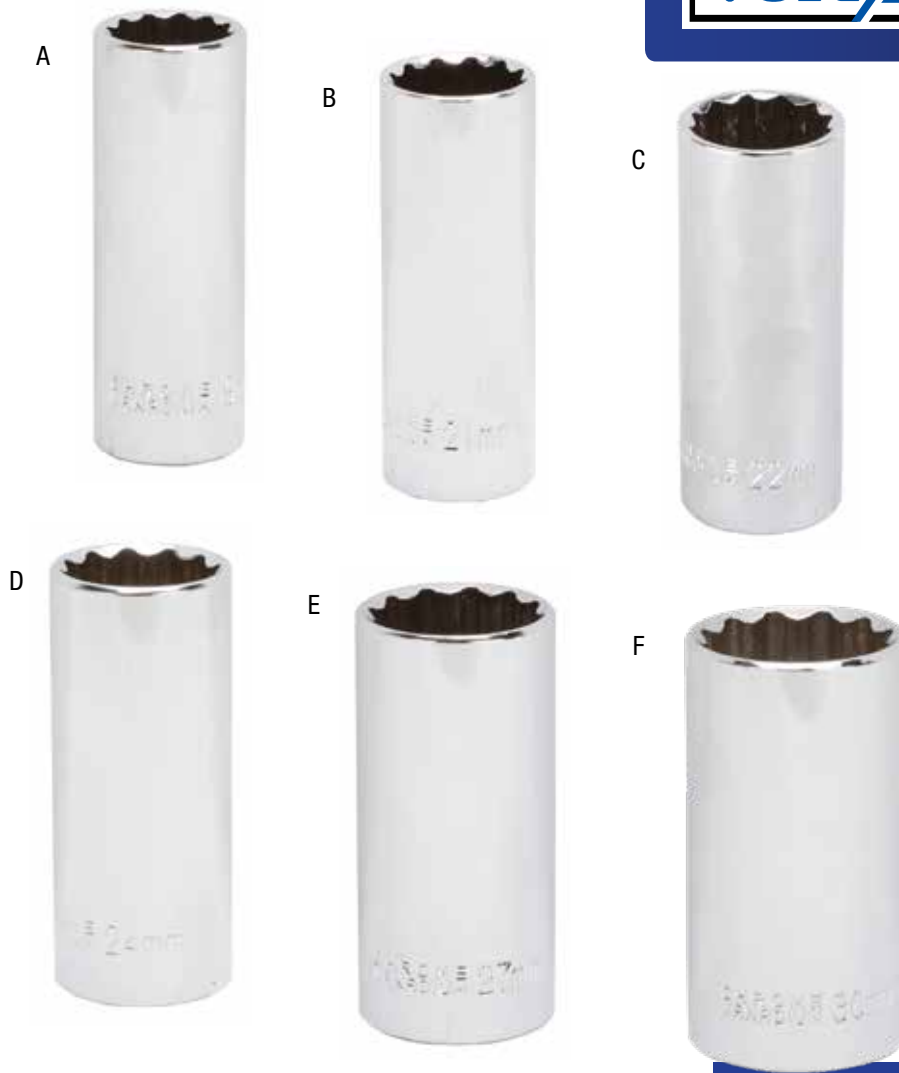

1/2" DRIVE SOCKETS - METRIC DEEP

Drop-forged chrome vanadium steel, heat treated for extra strength.

	SKU	UPC	DESCRIPTION	DETAILS	SP	FP	PACK TYPE
A	2333722 Y	045734928381	1/2" DRIVE SOCKET DEEP- 12 POINT	19MM	12	48	COLOR LABEL ON PLASTIC HANG TAG
B	3037884 Y	045734928398	1/2" DRIVE SOCKET DEEP- 12 POINT	21MM	12	48	COLOR LABEL ON PLASTIC HANG TAG
C	4642427 Y	045734928404	1/2" DRIVE SOCKET DEEP- 12 POINT	22MM	12	48	COLOR LABEL ON PLASTIC HANG TAG
D	4546081 Y	045734928411	1/2" DRIVE SOCKET DEEP- 12 POINT	24MM	12	48	COLOR LABEL ON PLASTIC HANG TAG
E	8555831 Y	045734622005	1/2" DRIVE SOCKET DEEP- 12 POINT	27MM	12	48	COLOR LABEL ON PLASTIC HANG TAG
F	7945827 Y	045734621275	1/2" DRIVE SOCKET DEEP- 12 POINT	30MM	12	48	COLOR LABEL ON PLASTIC HANG TAG

SKUs with the suffix X cannot be broken from the shelf pack, SKUs with the suffix Y can be broken.