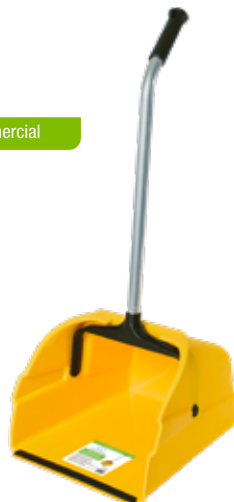

### 12" Steel Dust Pan

Black Powder Coated Finish  
Handle Functions as Hanging Hook  
SKU: 4670410 SP: 12/FP: 12  
UPC: 045734632639

### 17" Steel Dust Pan

Black Powder Coated Finish  
Handle Functions as Hanging Hook  
SKU: 9281304 SP: 6/FP: 6  
UPC: 045734632646

Commercial