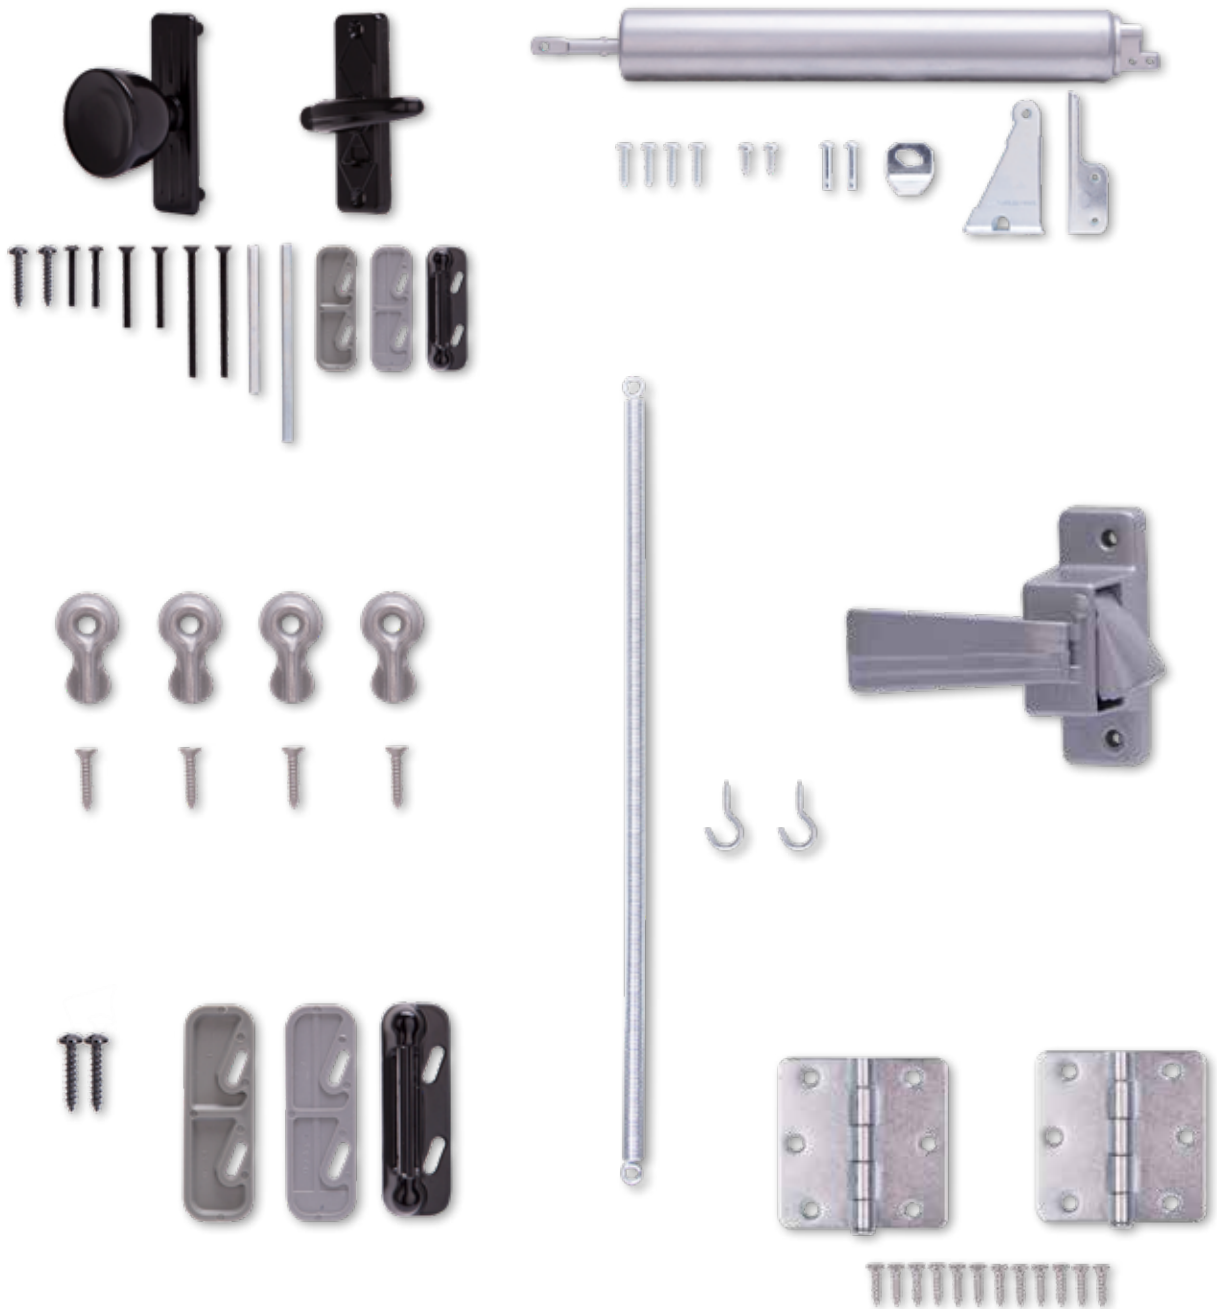

## ProSource Home Hardware

Decorative door & interior hardware, including rigid & spring door stops, bumpers, hinges, hinge pin stops, pull handles, push & pull plates, kick plates, door knockers & viewers, coat & hat hooks, arm rail brackets, and house numbers

## ProSource Hanging Hardware

Includes cup hooks, safety hooks, adhesive hooks, push pins, plate hangers, self-leveling hangers, screw eyes, ceiling hooks, square screw hooks, panel nails, and kits

- Several finishes, sizes, strengths, & piece count retail packs

ProSource screen and storm door products include simple springs, hinges, and turn buttons, on up to keyed latch kits and heavy duty pneumatic closers.

Available in a variety of finishes, they are all designed to get your doors operating like new—or better—again.