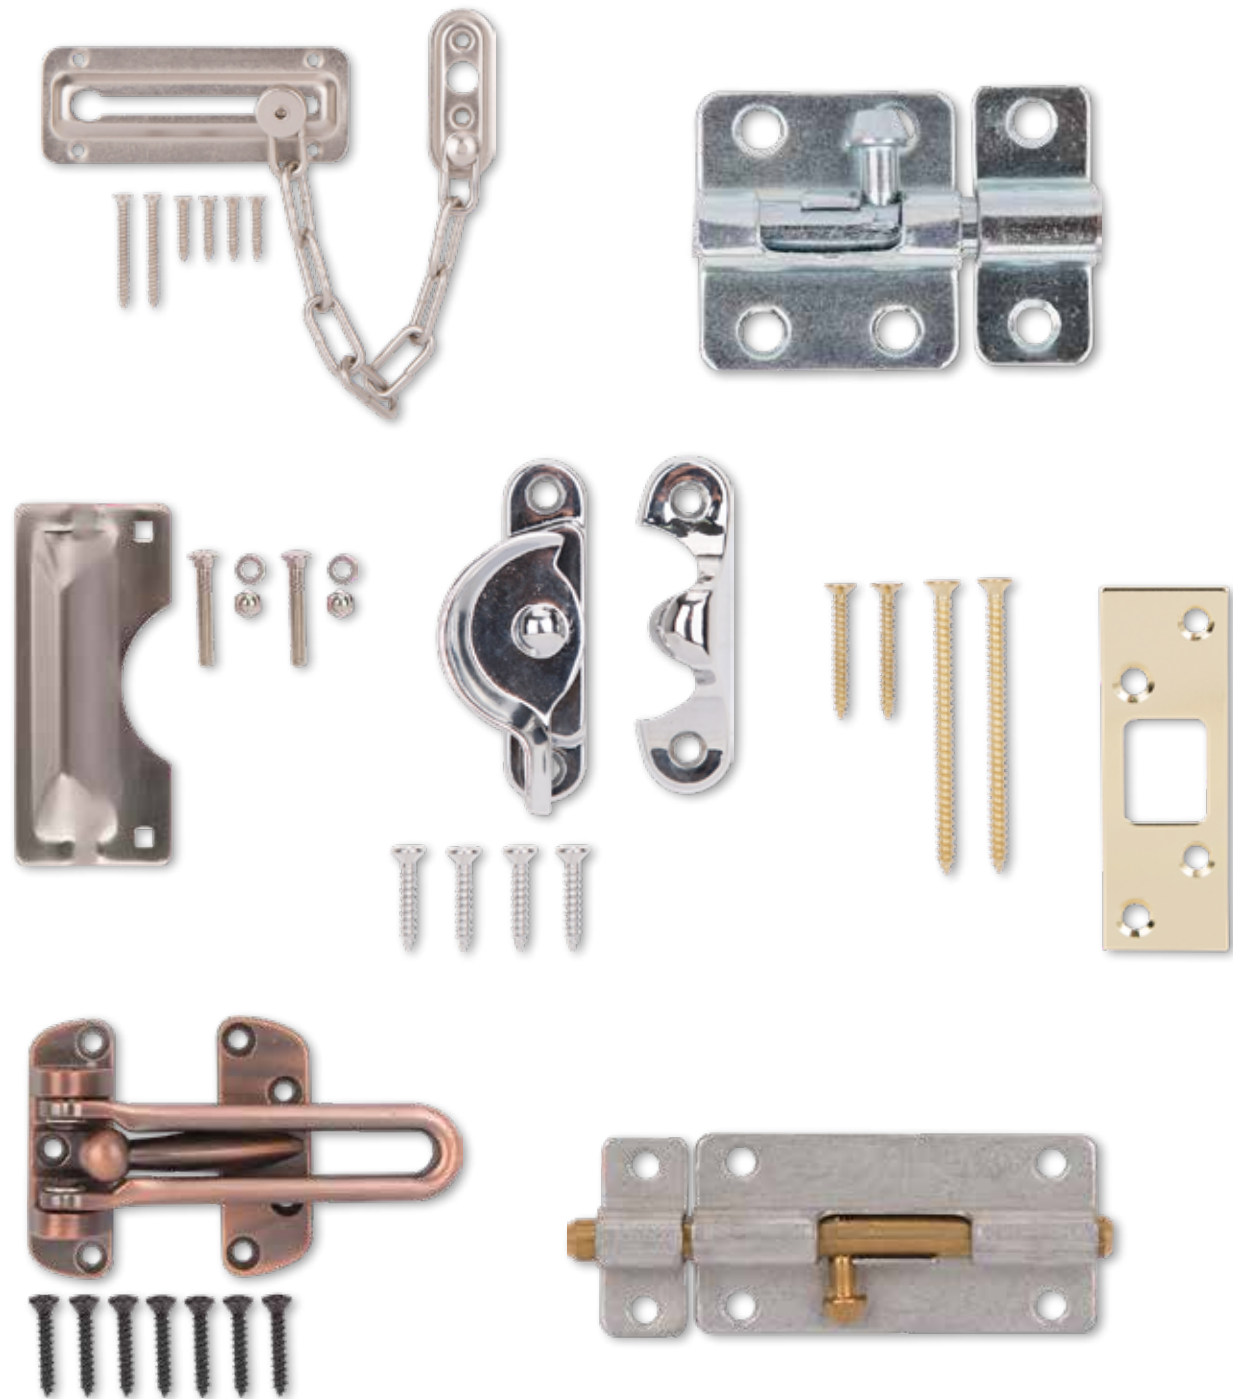

## HINGES & BRACES

| SKU     | DESCRIPTION  | UPC          | Package | SH/PK | F/Pk |
|---------|--|--------------|---------|-------|------|
| 0963983 | Door Hinge-Spring, Steel/ Zinc                     | 045734644175 | Cd      | 5     | 50   |
| 0990580 | Door Hinge-Spring-Adjustable Chrome                | 045734644199 | Cd      | 5     | 50   |
| 0979468 | Door Hinge-Spring-Adjustable Steel/Galvanized      | 045734644182 | Cd      | 5     | 50   |
| 1029735 | Door Hinge Set -Spring-Adjustable Steel/Galvanized | 045734644229 | Cd      | 5     | 20   |
| 1033190 | Door Hinge Set -Spring-Adjustable Steel/Galvanized | 045734644236 | Cd      | 5     | 20   |
| 0992511 | Door Hinge/Spring Hardware Kit, Steel/Galvanized   | 045734644205 | Cd      | 5     | 50   |
| 0962928 | Door Hinge Hardware Kit, Steel/Galvanized          | 045734644168 | Cd      | 5     | 50   |
| 0995761 | Door Hinge/Spring Hardware Kit, Steel/Galvanized   | 045734644212 | Cd      | 5     | 50   |
| 0930230 | Door Brace, 42 In.                                 | 045734644144 | Cd      | 5     | 50   |
| 0930917 | Door Brace, 50 In                                  | 045734644151 | Cd      | 5     | 50   |

0963983

1029735

0992511

0930230 & 0930917

4036398

0930230

When you need to keep it secure, the ProSource security line has you covered—whether it's doors, windows, or gates. Many items are available in a variety of finishes, materials, and sizes.