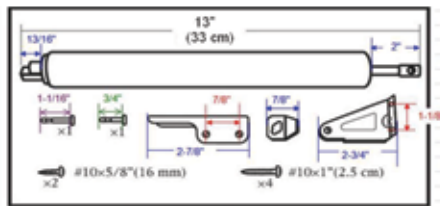

SPRINGS/CLOSERS/CHAINS

SKU	DESCRIPTION	UPC	Package	SH/PK	F/Pk
3558319	Door Spring, Steel, 16 In.	045734922693	Ea	10	100
4861563	Door Spring, Steel, 64 In.	045734922709	Ea	10	100
5364674	Door Spring, Steel, 32 In.	045734922716	Ea	10	100
6167845	Door Spring, Steel, 32 In.	045734922723	Ea	5	50
0881185	Door Crash Chain, Zinc	045734644083	Cd	10	100
0730317	Door Closer, Pneumatic, Black 10-1/2In.	045734643895	Cd	10	40
0736645	Door Closer, Pneumatic, White 10-1/2In.	045734643901	Cd	10	40
0738187	Door Closer, Pneumatic, Aluminum 10-1/2In.	045734643918	Cd	10	40
0741488	Door Closer, Pneumatic, Heavy Duty, Aluminum	045734643925	Cd	10	40
0760090	Door Closer, Pneumatic, Heavy Duty, White	045734643949	Cd	10	40
0751859	Door Closer, Pneumatic, Heavy Duty, Black	045734643932	Cd	10	40
0902544	Door Spring-Adjustable, Zinc Plated	045734644137	Cd	5	50
1033208	Door Closer-Adjustable, Brass	045734644243	Cd	10	100

5364674