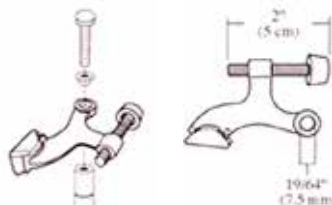

DOOR STOPS - FLOOR

SKU	DESCRIPTION	UPC	Package	SH/PK	F/Pk
4638326	Door Stop-Low Rise-Floor, Brass	045734649934	Cd	10	100
4639761	Door Stop-Low Rise-Floor, Chrome	045734649941	Cd	10	100
4661708	Door Stop-Triangle-Rubber, White	045734649989	Cd	10	120
4678769	Door Stop-Triangle-Rubber, Brown	045734649996	Cd	10	120
4683256	Door Stop-Triangle-Rubber, Clear	045734650008	Cd	10	120
4697678	Door Stop-Wedge, Heavy Duty Brown	045734650015	Cd	10	120
4698684	Door Stop-Wedge, Heavy Duty Almond	045734650022	Cd	10	120

4239570

DOOR STOPS - HINGE TYPE