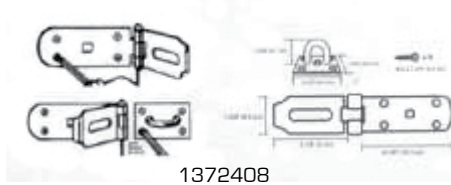

1372408

LOCKING HASPS

SKU	DESCRIPTION	UPC	Package	SH/PK	F/Pk
1382233	Hasp Safety-Keyed 3-1/2" Chrome	045734644687	CD	10	50
1385228	Hasp Safety-Keyed 4-1/2" Chrome	045734644694	CD	10	50