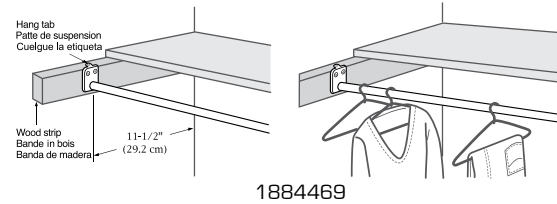

CLOSET ROD SOCKETS/SUPPORTS

SKU	DESCRIPTION	UPC	Package	SH/PK	F/Pk
1934462	Pole Socket, Plastic, White Up to 1-3/8"	045734645561	Cd 2	20	240
1934751	Pole Socket, Plastic, White Up to 1-3/8"	045734645578	Cd 2	10	100
1918846	Pole Socket, Metal, Satin Brass Up to 1-3/8"	045734645547	Bag 2	20	240
1923556	Pole Socket, Metal, Satin Brass Up to 1-3/8"	045734645554	Cd 2	10	100
1951078	Closet Pole Bracket Satin Brass Up to 1-3/8"	045734645608	Cd 2	10	120
1944149	Pole Socket, Wood, Natural Wood Up to 1-3/8"	045734645592	Cd 2	10	100
1936632	Pole Socket, Wood, Natural Wood Up to 1-3/8"	045734645585	Cd 2	20	240
1820737	HD Shelf/Rod Support, White 12-5/8" X 9-3/4"	045734645417	Ea	8	16
1817527	Shelf/Rod Support, White 11" X 9-1/2"	045734645400	Ea	10	20

CLOSET RODS

SKU	DESCRIPTION	UPC	Package	SH/PK	F/Pk
1846765	Closet Rod-Adjustable, White 18" - 30"	045734645431	Cd	10	10
1834852	Closet Rod-Adjustable, Silver 18" - 30"	045734645424	Cd	10	10
1858281	Closet Rod-Adjustable, White 30" - 48"	045734645455	Cd	10	10
1854470	Closet Rod-Adjustable, Silver 30" - 48"	045734645448	Cd	10	10
1869478	Closet Rod-Adjustable, White 48" - 72"	045734645479	Cd	10	10
1858570	Closet Rod-Adjustable, Silver 48" - 72"	045734645462	Cd	10	10
1884469	Closet Rod-Adjustable, White 72" - 96"	045734645493	Cd	10	10
1875574	Closet Rod-Adjustable, Silver 72" - 96"	045734645486	Cd	10	10
1888148	Closet Rod-Adjustable, White 72" - 120"	045734645516	Cd	10	10
1887199	Closet Rod-Adjustable, Silver 72" - 120"	045734645509	Cd	10	10
1906551	Closet Rod-Adjustable, White 96" - 150"	045734645530	Cd	10	10
1901719	Closet Rod-Adjustable, Silver 96" - 150"	045734645523	Cd	10	10