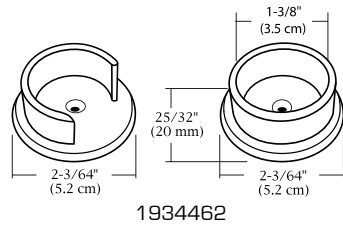

**CLOSET ROD SOCKETS/SUPPORTS**

| SKU     | DESCRIPTION                                  | UPC          | Package | SH/PK | F/Pk |
|---------|--|--------------|---------|-------|------|
| 1934462 | Pole Socket, Plastic, White Up to 1-3/8"     | 045734645561 | Cd 2    | 20    | 240  |
| 1934751 | Pole Socket, Plastic, White Up to 1-3/8"     | 045734645578 | Cd 2    | 10    | 100  |
| 1918846 | Pole Socket, Metal, Satin Brass Up to 1-3/8" | 045734645547 | Bag 2   | 20    | 240  |
| 1923556 | Pole Socket, Metal, Satin Brass Up to 1-3/8" | 045734645554 | Cd 2    | 10    | 100  |
| 1951078 | Closet Pole Bracket Satin Brass Up to 1-3/8" | 045734645608 | Cd 2    | 10    | 120  |
| 1944149 | Pole Socket, Wood, Natural Wood Up to 1-3/8" | 045734645592 | Cd 2    | 10    | 100  |
| 1936632 | Pole Socket, Wood, Natural Wood Up to 1-3/8" | 045734645585 | Cd 2    | 20    | 240  |
| 1820737 | HD Shelf/Rod Support, White 12-5/8" X 9-3/4" | 045734645417 | Ea      | 8     | 16   |
| 1817527 | Shelf/Rod Support, White 11" X 9-1/2"        | 045734645400 | Ea      | 10    | 20   |