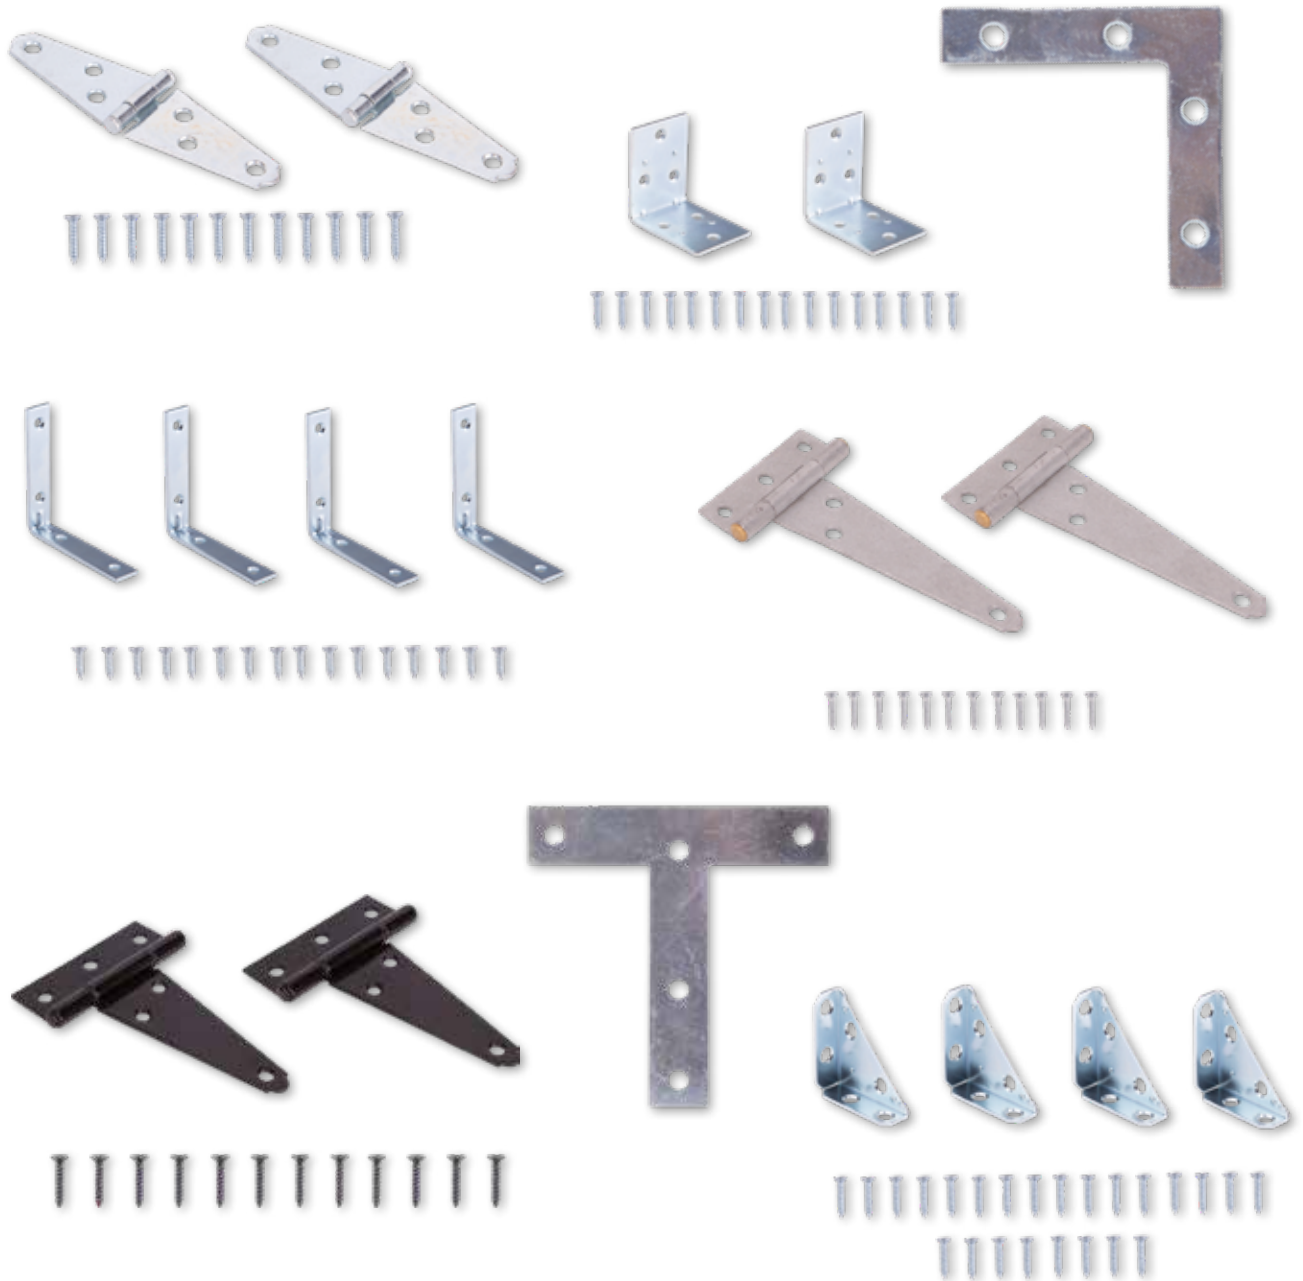

1970698

2086692

8816076

4554457

2102549

**SHELF STANDARDS**

| SKU     | DESCRIPTION                      | UPC          | Package | SH/PK | F/Pk |
|---------|----------------------------------|--------------|---------|-------|------|
| 8816076 | Standard Shelf Dul Slit 25.5" Wh | 045734961852 | EA      | 10    | 40   |
| 5194220 | Standard Shelf Dul Slit 48" Wh   | 045734961869 | EA      | 10    | 20   |
| 6889984 | Standard Shelf Dul Slit 75.5" Wh | 045734961876 | EA      | 10    | 20   |
| 3080033 | Standard Shelf Sgl 24" White     | 045734962026 | EA      | 8     | 80   |
| 4554457 | Standard Shelf Sgl 36" White     | 045734962033 | EA      | 8     | 64   |
| 5627948 | Standard Shelf Sgl 48" White     | 045734962040 | EA      | 8     | 48   |
| 5229463 | Standard Shelf Sgl 72" White     | 045734962057 | EA      | 8     | 32   |
| 2102549 | Shelf Support 1/4" Zinc Pltd     | 045734645813 | CD 12   | 12    | 120  |

ProSource Builder's Hardware includes sturdy braces, heavy-duty hinges, and more. Solid metal construction means these products are built to last. Available in steel, galvanized aluminum, and more options.