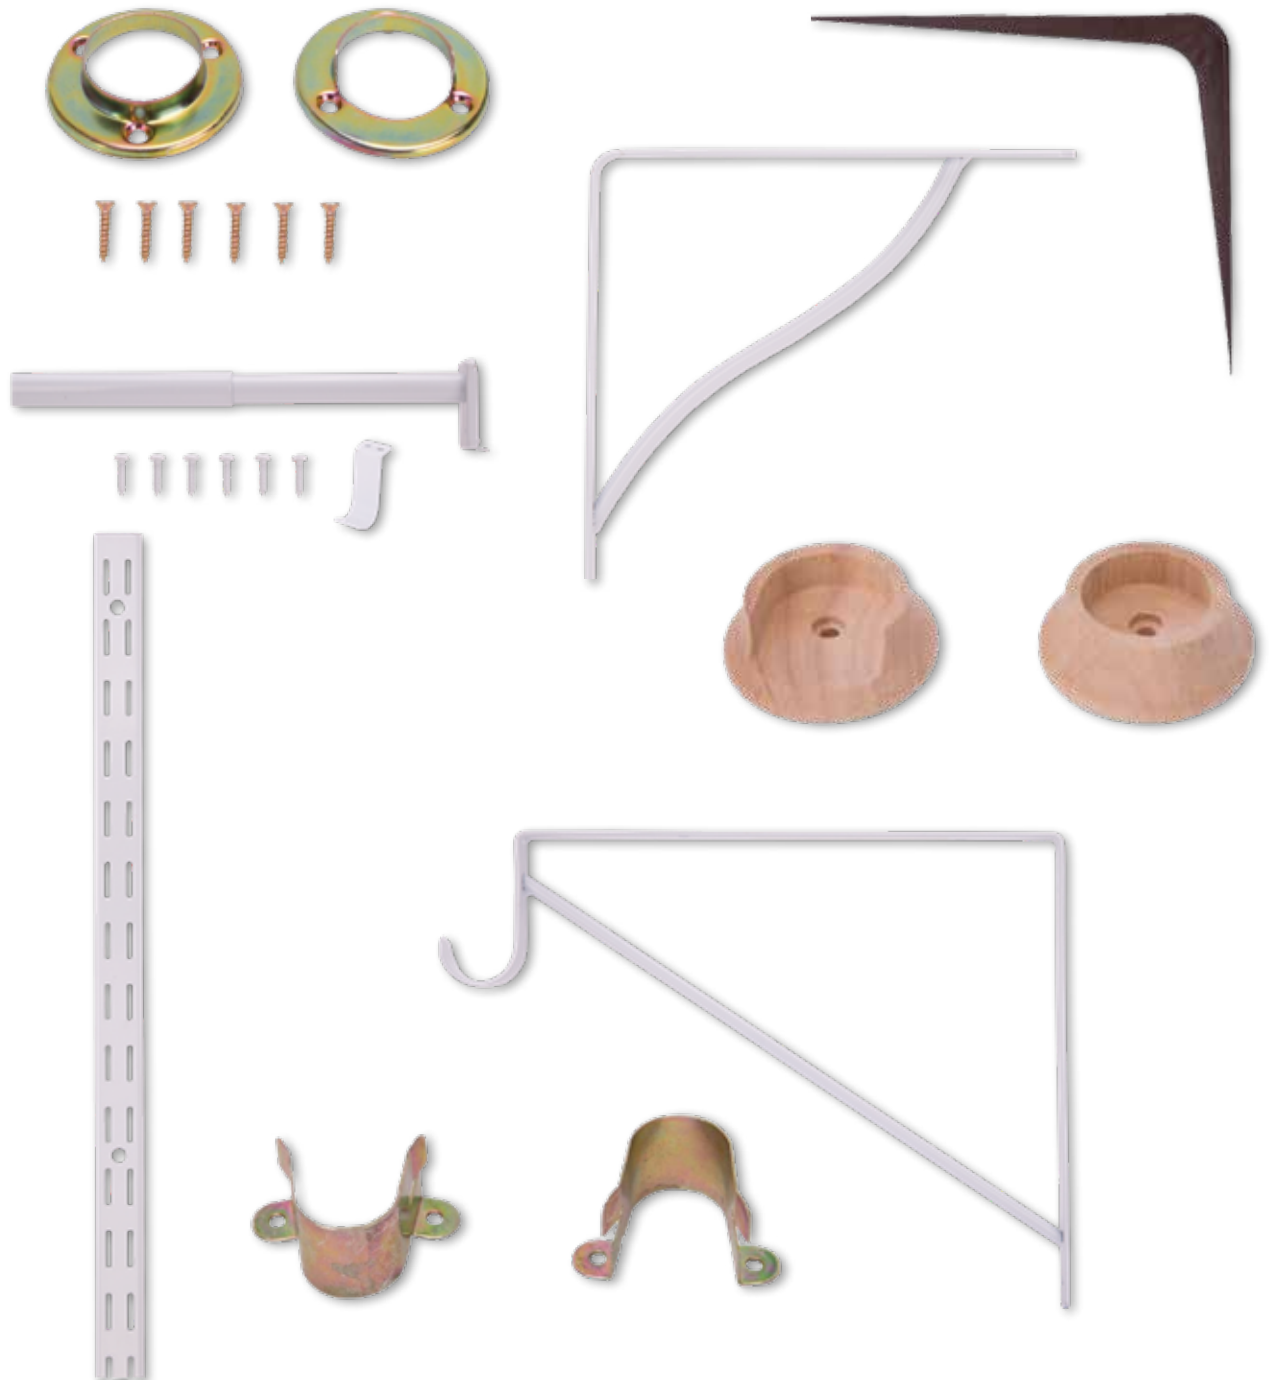

7112741

4950036

4973616

5211123

4959391

**WINDOW LOCKS**

| SKU     | DESCRIPTION                      | UPC          | Package | SH/PK | F/Pk |
|---------|----------------------------------|--------------|---------|-------|------|
| 4973616 | Window Lock, Thumbscrew Aluminum | 045734650558 | CD 4    | 24    | 144  |
| 4969614 | Sash Lock 2-1/2" White Coated    | 045734650541 | CD      | 10    | 100  |
| 4959391 | Sash Lock 2-1/2" Brass Plated    | 045734650510 | CD      | 10    | 100  |
| 4963898 | Sash Lock 2-1/2" Bright Chrome   | 045734650527 | CD      | 10    | 100  |
| 4969473 | Sash Lock 2-1/2" Venetian Bronze | 045734650534 | CD      | 10    | 100  |

ProSource shelving products come in a wide range of applications and budgets. From light duty and decorative products on up to sturdy workhorses, they offer quality and features to suit your needs.

Features include a variety of finishes, materials, and sizes.