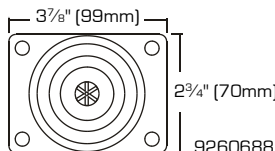

Heavy Duty Rubber Wheel Plate Rigid Casters

- For heavy objects.
- Zinc plate finish
- Rubber wheel

0594416

6416770

6508188

3552288

SKU	SIZE	LOAD CAPACITY	PACKAGING	S. PACK	F. PACK
0594416	2" (50mm)	125 Lbs	1 Pc/Bulk	24	48
6416770	2 1/2" (64mm)	130 Lbs	1 Pc/Bulk	20	40
6508188	3" (76mm)	210 Lbs	1 Pc/Bulk	16	32
3552288	4" (101mm)	255 Lbs	1 Pc/Bulk	8	16

Heavy Duty Rubber Wheel Plate Swivel Casters

- For heavy objects.
- Zinc plate finish
- Rubber wheel

8136483

0448480

2132496

6821680

SKU	SIZE	LOAD CAPACITY	PACKAGING	S. PACK	F. PACK
8136483	2" (50mm)	125 Lbs	1 Pc/Bulk	24	48
0448480	2 1/2" (64mm)	130 Lbs	1 Pc/Bulk	20	40
2132496	3" (76mm)	210 Lbs	1 Pc/Bulk	16	32
6821680	4" (101mm)	255 Lbs	1 Pc/Bulk	8	16

Heavy Duty Rubber Wheel Plate Swivel With Brake Casters

- For heavy objects.
- Zinc plate finish
- Rubber wheel

6759260

9260688

8884264

6759278

SKU	SIZE	LOAD CAPACITY	PACKAGING	S. PACK	F. PACK
6759260	2" (50mm)	125 Lbs	1 Pc/Bulk	20	40
9260688	2 1/2" (64mm)	130 Lbs	1 Pc/Bulk	16	32
8884264	3" (76mm)	210 Lbs	1 Pc/Bulk	12	24
6759278	4" (101mm)	255 Lbs	1 Pc/Bulk	8	16