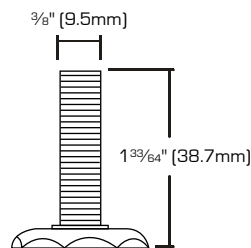

Fixed Plate Non-Marking Caster, Grey Tpr Wheel

- For heavy objects
- Zinc plate finish
- Double ball bearing
- Grey TPR wheel

SKU	SIZE	LOAD CAPACITY	PACKAGING	S. PACK	F. PACK
9518473	2"	105 Lbs	1 Pc/Bulk	12	72
9629973	3"	130 Lbs	1 Pc/Bulk	9	36

Swivel Plate Non-Marking Caster With Brake, Grey Tpr Wheel

- For heavy objects
- Zinc plate finish
- Double ball bearing
- Grey TPR wheel

SKU	SIZE	LOAD CAPACITY	PACKAGING	S. PACK	F. PACK
9655671	2"	105 Lbs	1 Pc/Bulk	12	72
9699208	3"	130 Lbs	1 Pc/Bulk	9	36

Threaded Stem Non-Marking Caster With Brake, Grey Tpr Wheel

- For heavy objects
- Zinc plate finish
- Double ball bearing
- Grey TPR wheel

SKU	SIZE	LOAD CAPACITY	PACKAGING	S. PACK	F. PACK
9875576	2"	105 Lbs	1 Pcs/Carded	12	72
1117209	3"	130 Lbs	1 Pcs/Carded	8	32