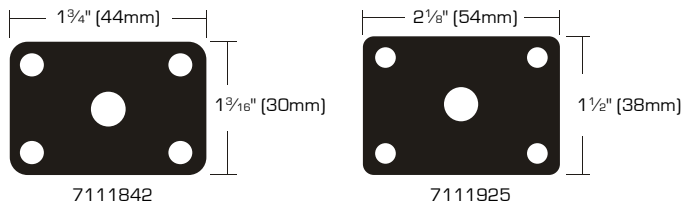

Bright Brass / Zinc