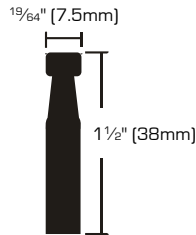

Medium Duty Stem Swivel Ball Bearing Casters - Black Wheel

- Use for light to medium weight furniture
- Bright brass or Antique copper finish
- Rubber wheel

Bright Brass / Antique Copper

7112089   7112097
7112121   7112147

SKUs	SIZE	LOAD CAPACITY	PACKAGING	S. PACK	F. PACK
7112089/7112097	1 1/4" [32mm]	70 Lbs	2 Pcs/Carded	16	32
7112121/7112147	1 5/8" [40mm]	90 Lbs	2 Pcs/Carded	16	32

Light Duty Plate Swivel Ball Bearing Casters • Bright Brass or Zinc & White Wheel

- Use for light to medium weight furniture
- Bright brass or Zinc finish
- Polypropylene resin wheel