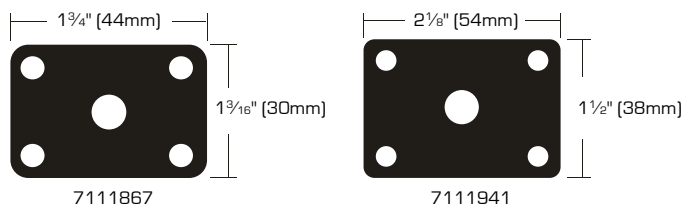

Light Duty Plate Swivel Ball Bearing Casters • Bright Brass or Zinc & White Wheel

- Use for light to medium weight furniture
- Bright brass or Zinc finish
- Polypropylene resin wheel

Bright Brass / Zinc

SKUs	SIZE	LOAD CAPACITY	PACKAGING	S. PACK	F. PACK
7111867/7111859	1 1/4" (32mm)	40 Lbs	4 Pcs/Carded	20	40
7111941/7111933	1 5/8" (40mm)	50 Lbs	4 Pcs/Carded	16	32

7111867   7111859
7111941   7111933

Light Duty Stem Swivel Bearing Casters • Bright Brass & Black or White Wheel/ Zinc & White Wheel

- Use for light to medium weight furniture
- Bright brass or zinc finish
- Polypropylene resin wheel