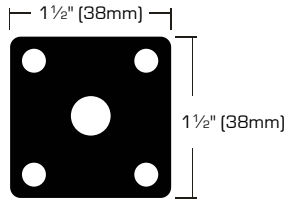

Bright Brass Stem Swivel Hooded Ball Casters - Black Wheel

- Use for light to medium weight furniture
- Bright brass finish
- Polypropylene resin wheel

SKU	SIZE	LOAD CAPACITY	PACKAGING	S. PACK	F. PACK
7112162	1 5/8" [40mm]	70 Lbs	2 Pcs/Carded	16	32
7112188	2" [50mm]	80 Lbs	2 Pcs/Carded	16	32

Swivel Twin Wheel Plate Casters - Black Wheel

- Use for light to medium weight furniture
- Black finish
- Dual nylon wheel

SKU	SIZE	LOAD CAPACITY	PACKAGING	S. PACK	F. PACK
7112196	1 5/8" (40mm)	40 Lbs	2 Pcs/Carded	16	32
7112212	2" (50mm)	75 Lbs	2 Pcs/Carded	16	32