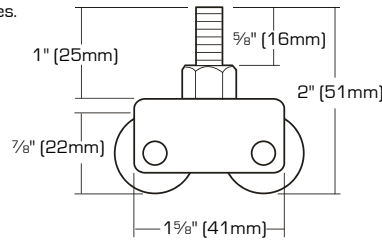

2-1/16"

3-7/8"

3-5/8"

2-3/16"

Appliance Caster - White Wheel

- For freezers, dryers, refrigerators and other heavy appliances.
- Zinc plated finish
- Plastic wheels

SKU	SIZE	LOAD CAPACITY	PACKAGING	S. PACK	F. PACK
7111826	7/8" (22mm)	120 Lbs	4 Pcs/Carded	12	24