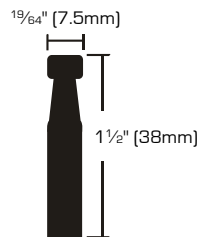

- Use for light to medium weight furniture
- Chrome or Bright Brass finish
- Dual nylon wheel

Chrome/Bright Brass

7112287

7112295

SKU	SIZE	LOAD CAPACITY	PACKAGING	S. PACK	F. PACK
7112287	2" (50mm)	75 Lbs	2 Pcs/Carded	16	32
7112295	2" (50mm)	75 Lbs	2 Pcs/Carded	16	32

Swivel Twin Wheel Stem Caster - Black Wheel • Chrome/Bright Brass

- Use for light to medium weight furniture
- Chrome or Bright Brass finish
- Dual nylon wheel

Chrome/Bright Brass

7112303

7112337

SKU	SIZE	LOAD CAPACITY	PACKAGING	S. PACK	F. PACK
7112303	2" (50mm)	75 Lbs	2 Pcs/Carded	16	32
7112337	2" (50mm)	75 Lbs	2 Pcs/Carded	16	32