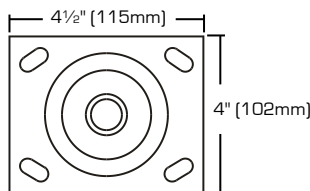

Heavy Duty Pu Wheel Plate Rigid Casters

- For heavy objects
- Zinc plate finish
- Pu wheel

SKU	SIZE	LOAD CAPACITY	PACKAGING	S. PACK	F. PACK
0854240	4" x 2"	350 Lbs	1 Pc/Bulk	4	8
3867595	5" x 2"	450 Lbs	1 Pc/Bulk	4	8
5761093	6" x 2"	500 Lbs	1 Pc/Bulk	4	8
7982119	8" x 2"	750 Lbs	1 Pc/Bulk	4	8