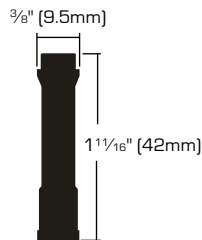

Wide Wheel Bed Rollers With Brake - White Wheel

- Use for light to medium weight furniture
- Bright brass finish
- Polypropylene resin wheel

SKU	SIZE	LOAD CAPACITY	PACKAGING	S. PACK	F. PACK
7112055	2 1/4" (32mm)	125 Lbs	2 Pcs/ Carded	12	24