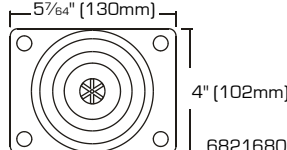

Heavy Duty Rubber Wheel Plate Swivel Casters

- For heavy objects.
- Zinc plate finish
- Rubber wheel

8136483

0448480

2132496

6821680

SKU	SIZE	LOAD CAPACITY	PACKAGING	S. PACK	F. PACK
8136483	2" (50mm)	125 Lbs	1 Pc/Bulk	24	48
0448480	2 1/2" (64mm)	130 Lbs	1 Pc/Bulk	20	40
2132496	3" (76mm)	210 Lbs	1 Pc/Bulk	16	32
6821680	4" (101mm)	255 Lbs	1 Pc/Bulk	8	16