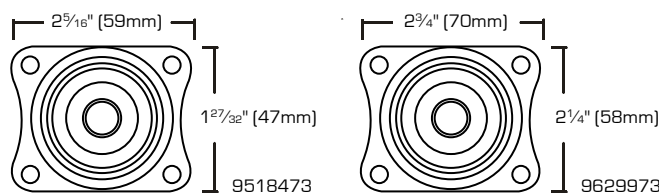

Fixed Plate Non-Marking Caster, Grey Tpr Wheel

- For heavy objects
- Zinc plate finish
- Double ball bearing
- Grey TPR wheel

SKU	SIZE	LOAD CAPACITY	PACKAGING	S. PACK	F. PACK
9518473	2"	105 Lbs	1 Pc/Bulk	12	72
9629973	3"	130 Lbs	1 Pc/Bulk	9	36