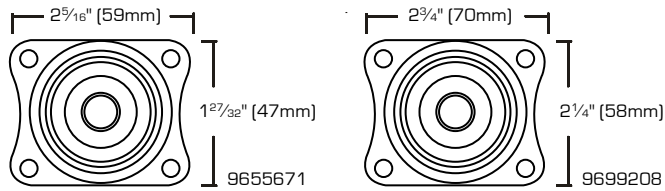

Swivel Plate Non-Marking Caster With Brake, Grey Tpr Wheel

- For heavy objects
- Zinc plate finish
- Double ball bearing
- Grey TPR wheel

SKU	SIZE	LOAD CAPACITY	PACKAGING	S. PACK	F. PACK
9655671	2"	105 Lbs	1 Pc/Bulk	12	72
9699208	3"	130 Lbs	1 Pc/Bulk	9	36