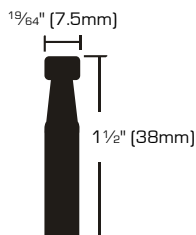

Bright Brass Stem Swivel Hooded Ball Casters - Black Wheel

- Use for light to medium weight furniture
- Bright brass finish
- Polypropylene resin wheel

SKU	SIZE	LOAD CAPACITY	PACKAGING	S. PACK	F. PACK
7112162	1 5/8" [40mm]	70 Lbs	2 Pcs/Carded	16	32
7112188	2" [50mm]	80 Lbs	2 Pcs/Carded	16	32