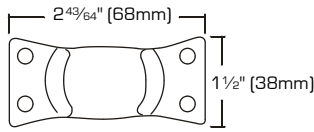

Heavy Duty Rubber Wheel Plate Rigid Casters

- For heavy objects.
- Zinc plate finish
- Rubber wheel

0594416