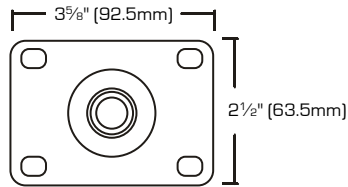

Swivel Caster With Plate , Red Pu Wheel

- For heavy objects
- Zinc plate finish
- Double ball bearing
- Red PU wheel

SKU	SIZE	LOAD CAPACITY	PACKAGING	S. PACK	F. PACK
9278524	3"	176 Lbs	1 Pc/Bulk	16	32
9287103	4"	220 Lbs	1 Pc/Bulk	8	16
9288499	5"	275 Lbs	1 Pc/Bulk	6	12