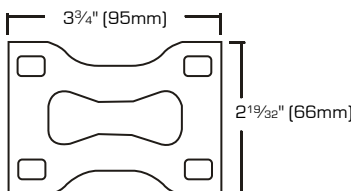

Fixed Plate Caster, Red Pu Wheel

- For heavy objects
- Zinc plate finish
- Red PU wheel

SKU	SIZE	LOAD CAPACITY	PACKAGING	S. PACK	F. PACK
8788838	3"	176 Lbs	1 Pc/Bulk	16	32
9178963	4"	220 Lbs	1 Pc/Bulk	8	16
9255092	5"	275 Lbs	1 Pc/Bulk	6	12