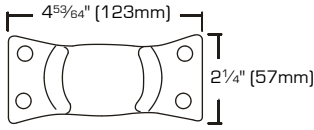

SKU	SIZE	LOAD CAPACITY	S. PACK	F. PACK
7112394	12"	300 Lbs	3	12

Heavy Duty Rubber Wheel Plate Rigid Casters

- For heavy objects.
- Zinc plate finish
- Rubber wheel

0594416

6416770

6508188

3552288

SKU	SIZE	LOAD CAPACITY	PACKAGING	S. PACK	F. PACK
0594416	2" (50mm)	125 Lbs	1 Pc/Bulk	24	48
6416770	2 1/2" (64mm)	130 Lbs	1 Pc/Bulk	20	40
6508188	3" (76mm)	210 Lbs	1 Pc/Bulk	16	32
3552288	4" (101mm)	255 Lbs	1 Pc/Bulk	8	16