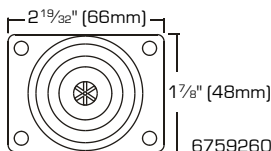

Heavy Duty Rubber Wheel Plate Swivel With Brake Casters

- For heavy objects.
- Zinc plate finish
- Rubber wheel

6759260