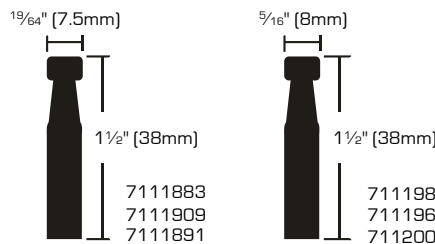

Bright Brass / Zinc

SKUs	SIZE	LOAD CAPACITY	PACKAGING	S. PACK	F. PACK
7111883/7111909/7111891	1 1/4" (32mm)	40 Lbs	4 Pcs/Carded	20	40
7111966/7111982/7111974	1 5/8" (40mm)	50 Lbs	4 Pcs/Carded	16	32
7112006/7112022/7112014	2" (50mm)	60 Lbs	2 Pcs/Carded	16	32

7111883   7111909   7111891
7111966   7111982   7111974
7112006   7112022   7112014