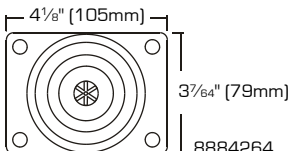

Heavy Duty Rubber Wheel Plate Swivel With Brake Casters

- For heavy objects.
- Zinc plate finish
- Rubber wheel

6759260

9260688

8884264

6759278

SKU	SIZE	LOAD CAPACITY	PACKAGING	S. PACK	F. PACK
6759260	2" (50mm)	125 Lbs	1 Pc/Bulk	20	40
9260688	2 1/2" (64mm)	130 Lbs	1 Pc/Bulk	16	32
8884264	3" (76mm)	210 Lbs	1 Pc/Bulk	12	24
6759278	4" (101mm)	255 Lbs	1 Pc/Bulk	8	16