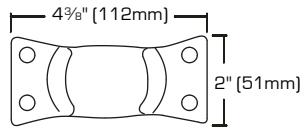

SKU	SIZE	LOAD CAPACITY	S. PACK	F. PACK
7112394	12"	300 Lbs	3	12

Heavy Duty Rubber Wheel Plate Rigid Casters

- For heavy objects.
- Zinc plate finish
- Rubber wheel

0594416

6416770

6508188

3552288

SKU	SIZE	LOAD CAPACITY	PACKAGING	S. PACK	F. PACK
0594416	2" (50mm)	125 Lbs	1 Pc/Bulk	24	48
6416770	2 1/2" (64mm)	130 Lbs	1 Pc/Bulk	20	40
6508188	3" (76mm)	210 Lbs	1 Pc/Bulk	16	32
3552288	4" (101mm)	255 Lbs	1 Pc/Bulk	8	16