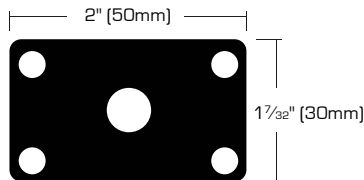

Medium Duty Plate Swivel Ball Bearing Casters - Black Wheel

- Use for light to medium weight furniture
- Bright brass finish
- Rubber wheel

SKU	SIZE	LOAD CAPACITY	PACKAGING	S. PACK	F. PACK
7112063	1 5/8" (40mm)	70 Lbs	2 Pcs/ Carded	16	32
7112105	2" (50mm)	90 Lbs	2 Pcs/ Carded	16	32