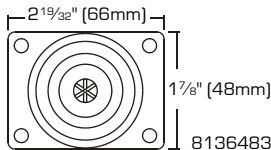

Heavy Duty Rubber Wheel Plate Swivel Casters

- For heavy objects.
- Zinc plate finish
- Rubber wheel

8136483