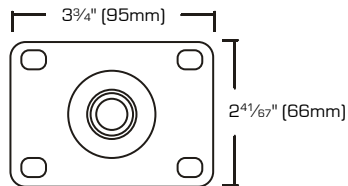

Swivel Caster With Plate And Top Brake, Red Pu Wheel

- For heavy objects
- Zinc plate finish
- Double ball bearing
- Red PU wheel

SKU	SIZE	LOAD CAPACITY	PACKAGING	S. PACK	F. PACK
9413220	3"	176 Lbs	1 Pc/Bulk	12	24
9419128	4"	220 Lbs	1 Pc/Bulk	8	16
9457649	5"	275 Lbs	1 Pc/Bulk	6	12