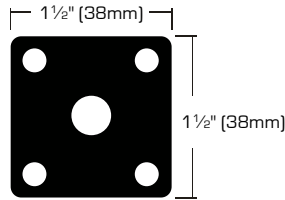

Swivel Threaded Twin Wheel Stem Caster - Black Wheel

- Use for light to medium weight furniture
- Black finish
- Dual nylon wheel

SKU	SIZE	LOAD CAPACITY	PACKAGING	S. PACK	F. PACK
7112238	2" (50mm)	75 Lbs	2 Pcs/Carded	16	32

Adjustable Appliance Roller

- For heavy appliances
- White finish with white wheels, 1 pair/color box

SKU	ADJUSTED	LOAD CAPACITY	S. PACK	F. PACK
7112345	From 18 1/2" To 28"	3,000 Lbs	1	12

Swivel Twin Wheel Plate Caster - Black Wheel • Chrome/Bright Brass

- Use for light to medium weight furniture
- Chrome or Bright Brass finish
- Dual nylon wheel

Chrome/Bright Brass

7112287

7112295

SKU	SIZE	LOAD CAPACITY	PACKAGING	S. PACK	F. PACK
7112287	2" (50mm)	75 Lbs	2 Pcs/Carded	16	32
7112295	2" (50mm)	75 Lbs	2 Pcs/Carded	16	32