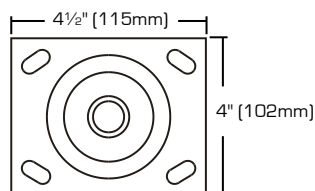

Heavy Duty Tpr Wheel Plate Rigid Casters

- For heavy objects.
- Zinc plate finish
- Thermoplastic rubber wheel

SKU	SIZE	LOAD CAPACITY	PACKAGING	S. PACK	F. PACK
7688658	4" x 2"	350 Lbs	1 Pc/Bulk	4	8
2376531	5" x 2"	450 Lbs	1 Pc/Bulk	4	8
1833458	6" x 2"	500 Lbs	1 Pc/Bulk	4	8
3080439	8" x 2"	750 Lbs	1 Pc/Bulk	4	8