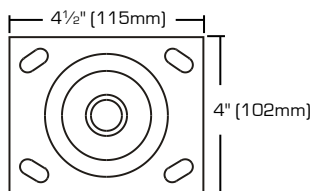

Heavy Duty Pu Wheel Plate Swive With Brake Casters

- For heavy objects
- Zinc plate finish
- Pu wheel

SKU	SIZE	LOAD CAPACITY	PACKAGING	S. PACK	F. PACK
4311379	4" x 2"	350 Lbs	1 Pc/Bulk	4	8
4710133	5" x 2"	450 Lbs	1 Pc/Bulk	4	8
3409083	6" x 2"	500 Lbs	1 Pc/Bulk	4	8
4220075	8" x 2"	750 Lbs	1 Pc/Bulk	4	8