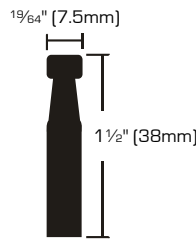

Swivel Twin Wheel Plate Casters - Black Wheel

- Use for light to medium weight furniture
- Black finish
- Dual nylon wheel

SKU	SIZE	LOAD CAPACITY	PACKAGING	S. PACK	F. PACK
7112196	1 5/8" (40mm)	40 Lbs	2 Pcs/Carded	16	32
7112212	2" (50mm)	75 Lbs	2 Pcs/Carded	16	32

Swivel Twin Wheel Stem Casters - Black Wheel

- Use for light to medium weight furniture
- Black finish
- Dual nylon wheel

SKU	SIZE	LOAD CAPACITY	PACKAGING	S. PACK	F. PACK
7112204	1 5/8" (40mm)	40 Lbs	2 Pcs/Carded	16	32
7112220	2" (50mm)	75 Lbs	2 Pcs/Carded	16	32