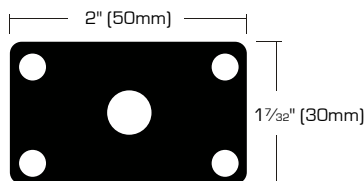

Medium Duty Plate Swivel Ball Bearing Casters - Black Wheel

- Use for light to medium weight furniture
- Antique copper finish
- Rubber wheel

SKU	SIZE	LOAD CAPACITY	PACKAGING	S. PACK	F. PACK
7112071	1 5/8" (40mm)	70 Lbs	2 Pcs/ Carded	16	32
7112113	2" (50mm)	90 Lbs	2 Pcs/ Carded	16	32