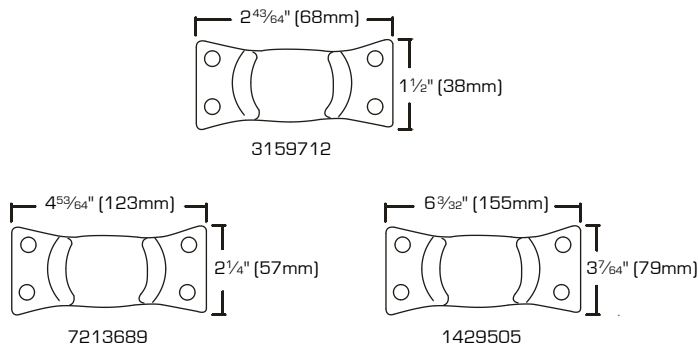

Heavy Duty Steel Wheel Plate Rigid Casters

- For heavy objects.
- Zinc plate finish
- Steel wheel

SKU	SIZE	LOAD CAPACITY	PACKAGING	S. PACK	F. PACK
3159712	2" (50mm)	120 Lbs	1 Pc/Carded	12	24
7213689	3" (76mm)	250 Lbs	1 Pc/Carded	4	8
1429505	4" (101mm)	500 Lbs	1 Pc/Carded	4	8