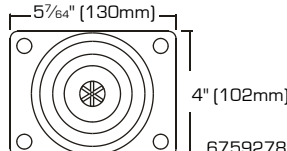

Heavy Duty Rubber Wheel Plate Swivel With Brake Casters

- For heavy objects.
- Zinc plate finish
- Rubber wheel

6759260

9260688

8884264

6759278

SKU	SIZE	LOAD CAPACITY	PACKAGING	S. PACK	F. PACK
6759260	2" (50mm)	125 Lbs	1 Pc/Bulk	20	40
9260688	2 1/2" (64mm)	130 Lbs	1 Pc/Bulk	16	32
8884264	3" (76mm)	210 Lbs	1 Pc/Bulk	12	24
6759278	4" (101mm)	255 Lbs	1 Pc/Bulk	8	16