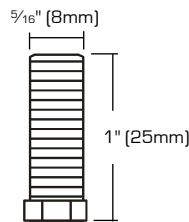

Swivel Threaded Twin Wheel Stem Caster - Black Wheel

- Use for light to medium weight furniture
- Black finish
- Dual nylon wheel

SKU	SIZE	LOAD CAPACITY	PACKAGING	S. PACK	F. PACK
7112238	2" (50mm)	75 Lbs	2 Pcs/Carded	16	32