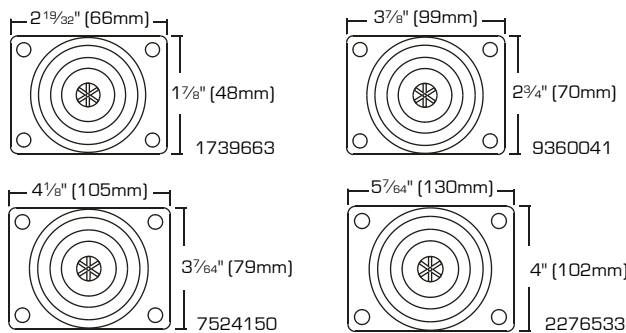

Heavy Duty Steel Wheel Plate Swivel Casters

- For heavy objects.
- Zinc plate finish
- Steel wheel

SKU	SIZE	LOAD CAPACITY	PACKAGING	S. PACK	F. PACK
1739663	2" (50mm)	120 Lbs	1 Pc/Bulk	12	24
9360041	2 1/2" (64mm)	125 Lbs	1 Pc/Bulk	10	20
7524150	3" (76mm)	250 Lbs	1 Pc/Bulk	4	8
2276533	4" (101mm)	500 Lbs	1 Pc/Bulk	4	8