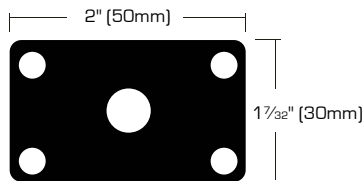

Bright Brass Plate Swivel Hooded Ball Casters - Black Wheel

- Use for light to medium weight furniture
- Bright brass finish
- Polypropylene resin wheel

SKU	SIZE	LOAD CAPACITY	PACKAGING	S. PACK	F. PACK
7112154	1 5/8" [40mm]	70 Lbs	2 Pcs/Carded	16	32
7112170	2" [50mm]	80 Lbs	2 Pcs/Carded	16	32