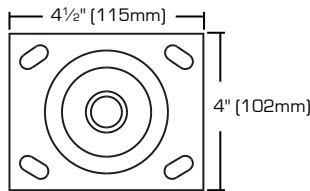

Heavy Duty Tpr Wheel Plate Swivel With Brake Casters

- For heavy objects
- Zinc plate finish
- Thermoplastic rubber wheel

SKU	SIZE	LOAD CAPACITY	PACKAGING	S. PACK	F. PACK
4297289	4" x 2"	350 Lbs	1 Pc/Bulk	4	8
3203403	5" x 2"	450 Lbs	1 Pc/Bulk	4	8
8863573	6" x 2"	500 Lbs	1 Pc/Bulk	4	8
1760644	8" x 2"	750 Lbs	1 Pc/Bulk	4	8