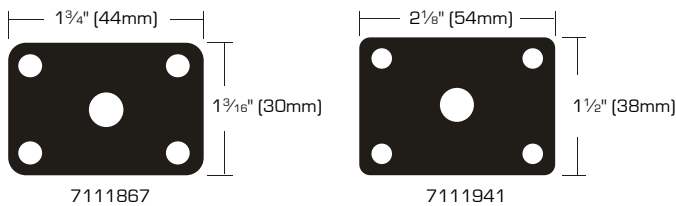

Bright Brass / Zinc

7111867   7111859
7111941   7111933

SKUs	SIZE	LOAD CAPACITY	PACKAGING	S. PACK	F. PACK
7111867/7111859	1 1/4" [32mm]	40 Lbs	4 Pcs/Carded	20	40
7111941/7111933	1 5/8" [40mm]	50 Lbs	4 Pcs/Carded	16	32