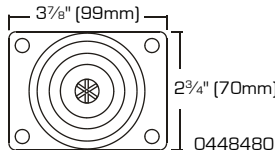

Heavy Duty Rubber Wheel Plate Rigid Casters

- For heavy objects.
- Zinc plate finish
- Rubber wheel

0594416

6416770

6508188

3552288

SKU	SIZE	LOAD CAPACITY	PACKAGING	S. PACK	F. PACK
0594416	2" (50mm)	125 Lbs	1 Pc/Bulk	24	48
6416770	2 1/2" (64mm)	130 Lbs	1 Pc/Bulk	20	40
6508188	3" (76mm)	210 Lbs	1 Pc/Bulk	16	32
3552288	4" (101mm)	255 Lbs	1 Pc/Bulk	8	16

Heavy Duty Rubber Wheel Plate Swivel Casters

- For heavy objects.
- Zinc plate finish
- Rubber wheel

8136483

0448480

2132496

6821680

SKU	SIZE	LOAD CAPACITY	PACKAGING	S. PACK	F. PACK
8136483	2" (50mm)	125 Lbs	1 Pc/Bulk	24	48
0448480	2 1/2" (64mm)	130 Lbs	1 Pc/Bulk	20	40
2132496	3" (76mm)	210 Lbs	1 Pc/Bulk	16	32
6821680	4" (101mm)	255 Lbs	1 Pc/Bulk	8	16

Heavy Duty Rubber Wheel Plate Swivel With Brake Casters

- For heavy objects.
- Zinc plate finish
- Rubber wheel

6759260

9260688

8884264

6759278

SKU	SIZE	LOAD CAPACITY	PACKAGING	S. PACK	F. PACK
6759260	2" (50mm)	125 Lbs	1 Pc/Bulk	20	40
9260688	2 1/2" (64mm)	130 Lbs	1 Pc/Bulk	16	32
8884264	3" (76mm)	210 Lbs	1 Pc/Bulk	12	24
6759278	4" (101mm)	255 Lbs	1 Pc/Bulk	8	16