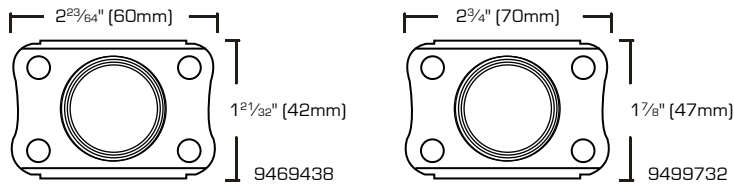

Fixed Plate Non-Marking Caster, Grey Tpr Wheel

- For heavy objects
- Zinc plate finish
- Grey TPR wheel

SKU	SIZE	LOAD CAPACITY	PACKAGING	S. PACK	F. PACK
9469438	2"	105 Lbs	1 Pc/Bulk	12	72
9499732	3"	130 Lbs	1 Pc/Bulk	10	40