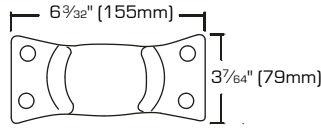

SKU	SIZE	LOAD CAPACITY	S. PACK	F. PACK
7112394	12"	300 Lbs	3	12

Heavy Duty Rubber Wheel Plate Rigid Casters

- For heavy objects.
- Zinc plate finish
- Rubber wheel

0594416

6416770

6508188

3552288

SKU	SIZE	LOAD CAPACITY	PACKAGING	S. PACK	F. PACK
0594416	2" (50mm)	125 Lbs	1 Pc/Bulk	24	48
6416770	2 1/2" (64mm)	130 Lbs	1 Pc/Bulk	20	40
6508188	3" (76mm)	210 Lbs	1 Pc/Bulk	16	32
3552288	4" (101mm)	255 Lbs	1 Pc/Bulk	8	16