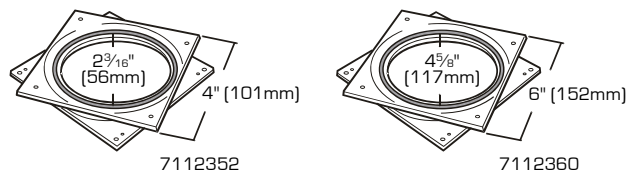

Lazy Susan Turntable

- Usefor table snd countertops or inside cabinets
- Zinc plate finish

SKU	SIZE	LOAD CAPACITY	PACKAGING	S. PACK	F. PACK
7112352	4"	300 Lbs	1 Pc/Bulk	6	24
7112360	6"	500 Lbs	1 Pc/Bulk	12	24