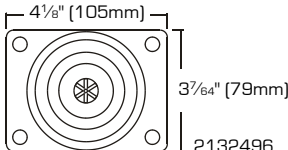

Heavy Duty Rubber Wheel Plate Swivel Casters

- For heavy objects.
- Zinc plate finish
- Rubber wheel

8136483

0448480

2132496

6821680

SKU	SIZE	LOAD CAPACITY	PACKAGING	S. PACK	F. PACK
8136483	2" (50mm)	125 Lbs	1 Pc/Bulk	24	48
0448480	2 1/2" (64mm)	130 Lbs	1 Pc/Bulk	20	40
2132496	3" (76mm)	210 Lbs	1 Pc/Bulk	16	32
6821680	4" (101mm)	255 Lbs	1 Pc/Bulk	8	16