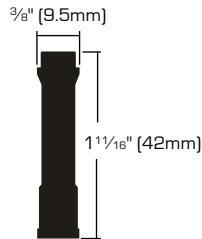

Wide Wheel Bed Rollers - White Wheel

- Use for light to medium weight furniture
- Bright brass finish
- Polypropylene resin wheel

SKU	SIZE	LOAD CAPACITY	PACKAGING	S. PACK	F. PACK
7112030	2 1/4" (32mm)	125 Lbs	2 Pcs/ Carded	12	24