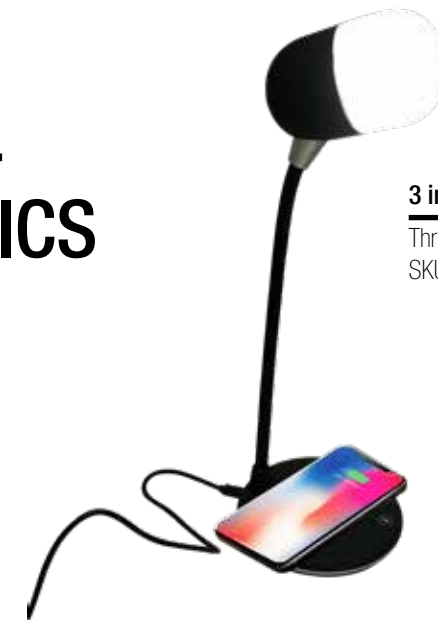

MICRO CABLE
Reversible Length: 1m/3ft
SKU: 8411415 SP: 10 FP: 100

LIGHTNING CABLE
Reversible Length: 1m/3ft
SKU: 8449514 SP: 10 FP: 100

TYPE C CABLE
Reversible Length: 1m/3ft
SKU: 8453615 SP: 10 FP: 100

MICRO CABLE
Braided Length: 1m/3ft
SKU: 8464745 SP: 10 FP: 100

LIGHTNING CABLE
Braided Length: 1m/3ft
SKU: 8504565 SP: 10 FP: 100

TYPE C CABLE
Braided Length: 1m/3ft
SKU: 8471369 SP: 10 FP: 100

MICRO CABLE
Braided Length: 2m/6ft
SKU: 8471468 SP: 1 FP: 80

LIGHTNING CABLE
Braided Length: 2m/6ft
SKU: 8515231 SP: 10 FP: 80

TYPE C CABLE
Braided Length: 2m/6ft
SKU: 8476988 SP: 10 FP: 80

PERSONAL ELECTRONICS

3 in 1 Lamp/Wireless Charger/Speaker
Three lighting modes, Black, Flexible neck
SKU: 8255952 SP: 1 FP: 20