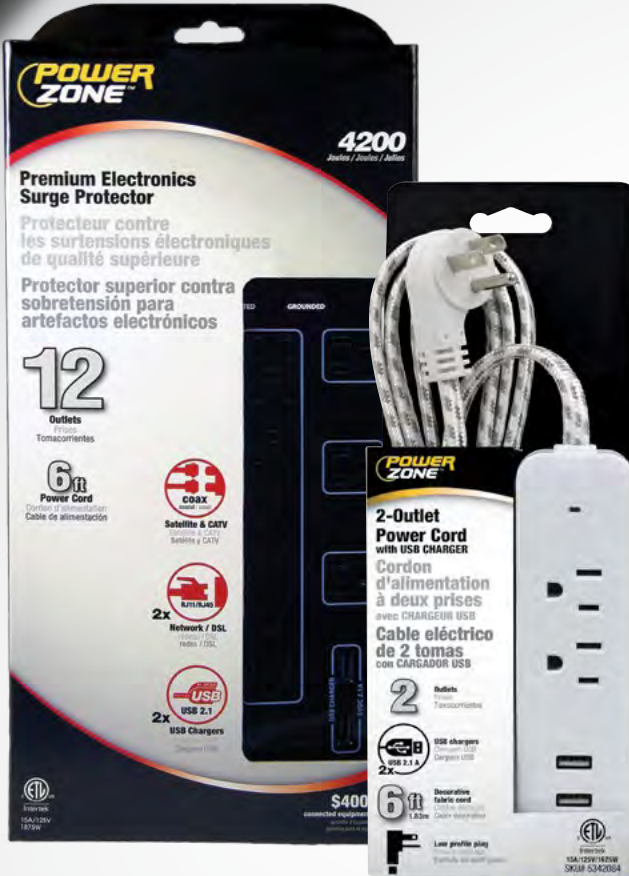

Custom Electrical Program

Outdoor Grounded Vinyl Cords

- Water & abrasion resistant and flame retardant
- Molded-on plug and connector with heavy duty strain relief won't separate from cord
- Cord stays flexible down to -40°F
- cULus or ETL Intertek Listed for outdoor use

Orgill #	Shelf Pack	UPC # 0-54732-	Description	125V Rating	Plugs
4300786	15	80855-7	8ft 16/3 SJTW Orange Outdoor Extension Cord	13A	NEMA 5-15
4305967	15	80856-4	15ft 16/3 SJTW Orange Outdoor Extension Cord	13A	NEMA 5-15
4322053	12	80857-1	25ft 16/3 SJTW Orange Outdoor Extension Cord	13A	NEMA 5-15
4326849	12	80858-8	50ft 16/3 SJTW Orange Outdoor Extension Cord	13A	NEMA 5-15
4329462	6	80859-5	100ft 16/3 SJTW Orange Outdoor Extension Cord	10A	NEMA 5-15
4332722	12	82053-5	25ft 14/3 SJTW Red Outdoor Extension Cord	15A	NEMA 5-15
4343323	6	82054-2	50ft 14/3 SJTW Red Outdoor Extension Cord	15A	NEMA 5-15
9820317	6	82056-6	50ft 14/3 SJTW Red EZ-Pull Grip Triple-Tap Extension Cord	15A	NEMA 5-15
4346466	3	82055-9	100ft 14/3 SJTW Red Outdoor Extension Cord	13A	NEMA 5-15
4352019	10	80863-2	2ft 12/3 STW Yellow EZ-Pull Grip Triple-Tap Adapter	15A	NEMA 5-15
4354379	6	80864-9	25ft 12/3 SJTW Yellow Outdoor Extension Cord	15A	NEMA 5-15
4366472	4	80865-6	50ft 12/3 SJTW Yellow Outdoor Extension Cord	15A	NEMA 5-15
4369997	2	80866-3	100ft 12/3 SJTW Yellow Outdoor Extension Cord	15A	NEMA 5-15