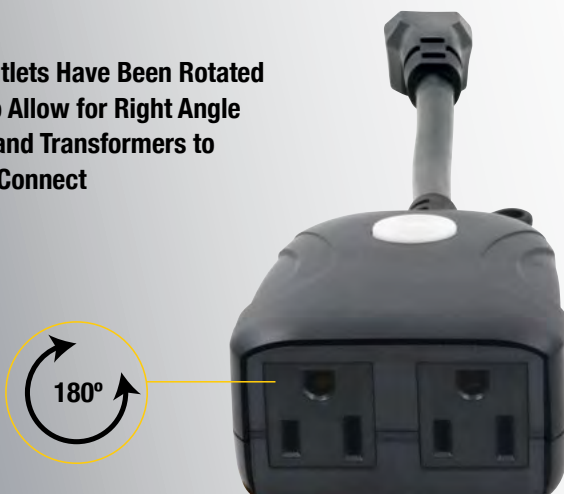

Headlights, Porch Lights and Street Lamps Will Not Interfere with Unit

Fig. 4 - Light Sensing Photocells

- Detects Porch Lights being Turned On & Off
- Detects Headlights from Passing Cars
- Detects Street Lamps that Flicker On & Off

- ✓ Car Headlights
- ✓ Street Lamps
- ✓ Porch Lights

Programming is **Not** disrupted when lights are detected by the photocell

“Reverse” Ground-Pin Placement

When Plugged into Wall Receptacle, Unit Accepts Most Right-Angle and Transformer Plugs

Fig. 5 - Reverse ground pins

The Outlets Have Been Rotated 180° to Allow for Right Angle Plugs and Transformers to Easily Connect

- ✓ Right Angle Plugs
- ✓ Transformer Plugs