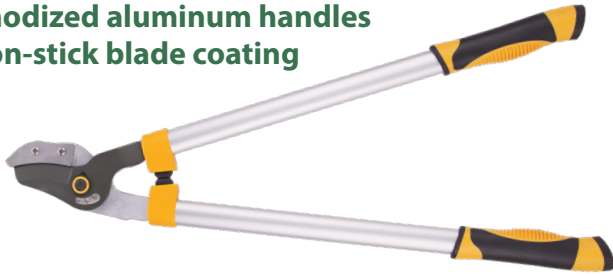

Chrome plated steel blades-S50C hardness
Gear advantage for cutting power
Anodized aluminum handles
Non-stick blade coating

GEAR DRIVE ANVIL LOPPER
27" 1016906
045734969964