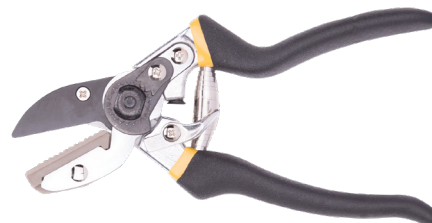

ANVIL PRUNER
8" 8367013
045734979734