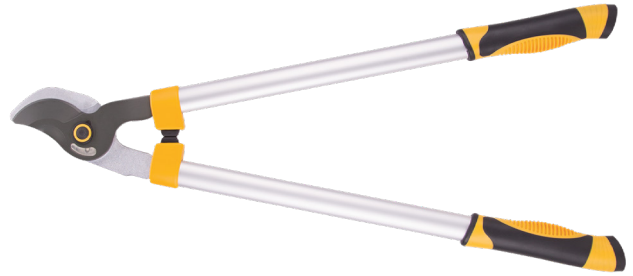

GEAR DRIVE BYPASS LOPPER
27" 9807264
045734969957

Drop forged precision ground CR-V blades
Cushioning bumper at end of cut
American Ash handles