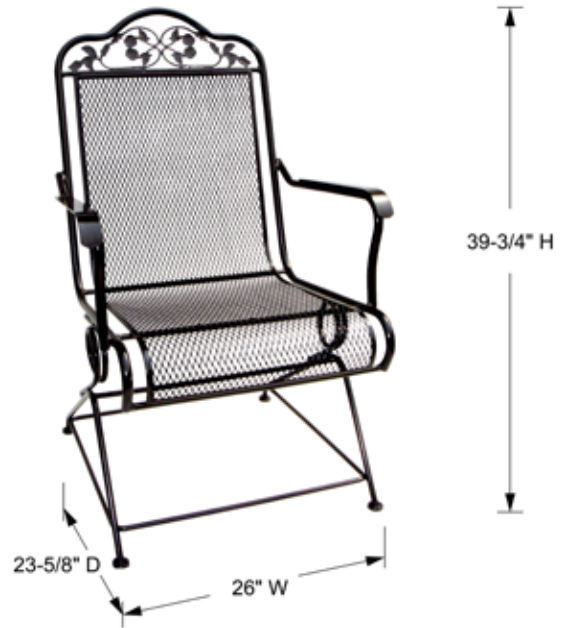

**Arlington Motion
Mesh Chair**
SKU# 9897604X