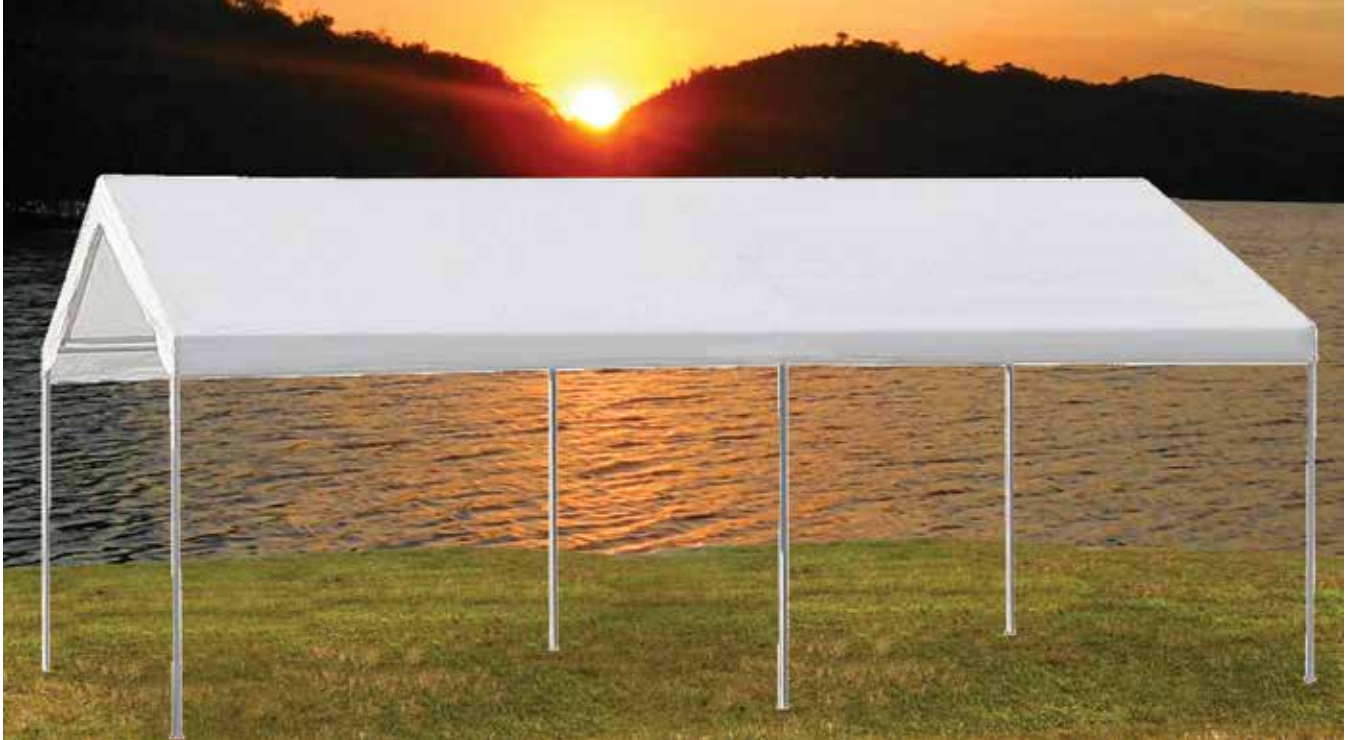

Seasonal Trends Shade Structures

- Water-resistant heat-sealed polyethylene top
- White powder coated steel frame
- Easy assembly
- 1-year warranty

10' x 20' 6-Leg Carport

[Order Multiple: 1] SKU# 1296029
Size: 1200"W X 240"L X 102.36"H