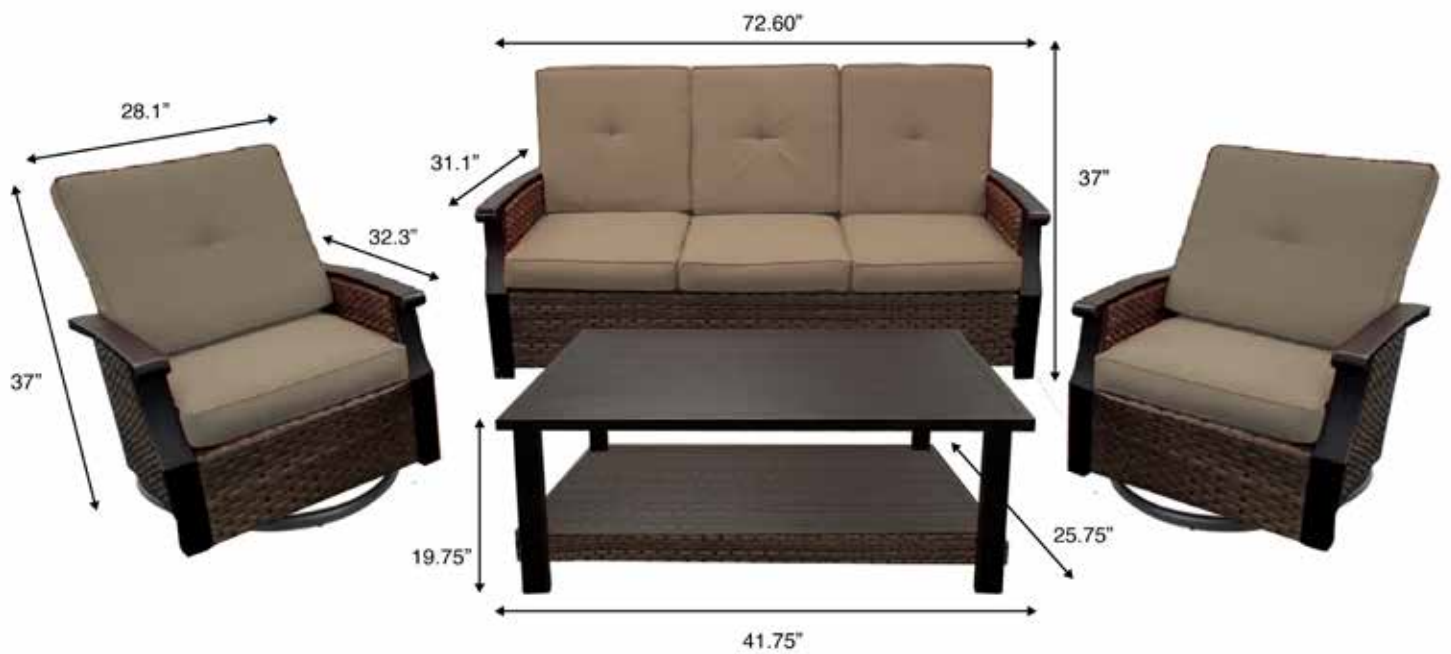

Seasonal Trends Patio Set

Riverside Collection - Dimensions

Riverside 4-Piece Steel Set
SKU# 7421530