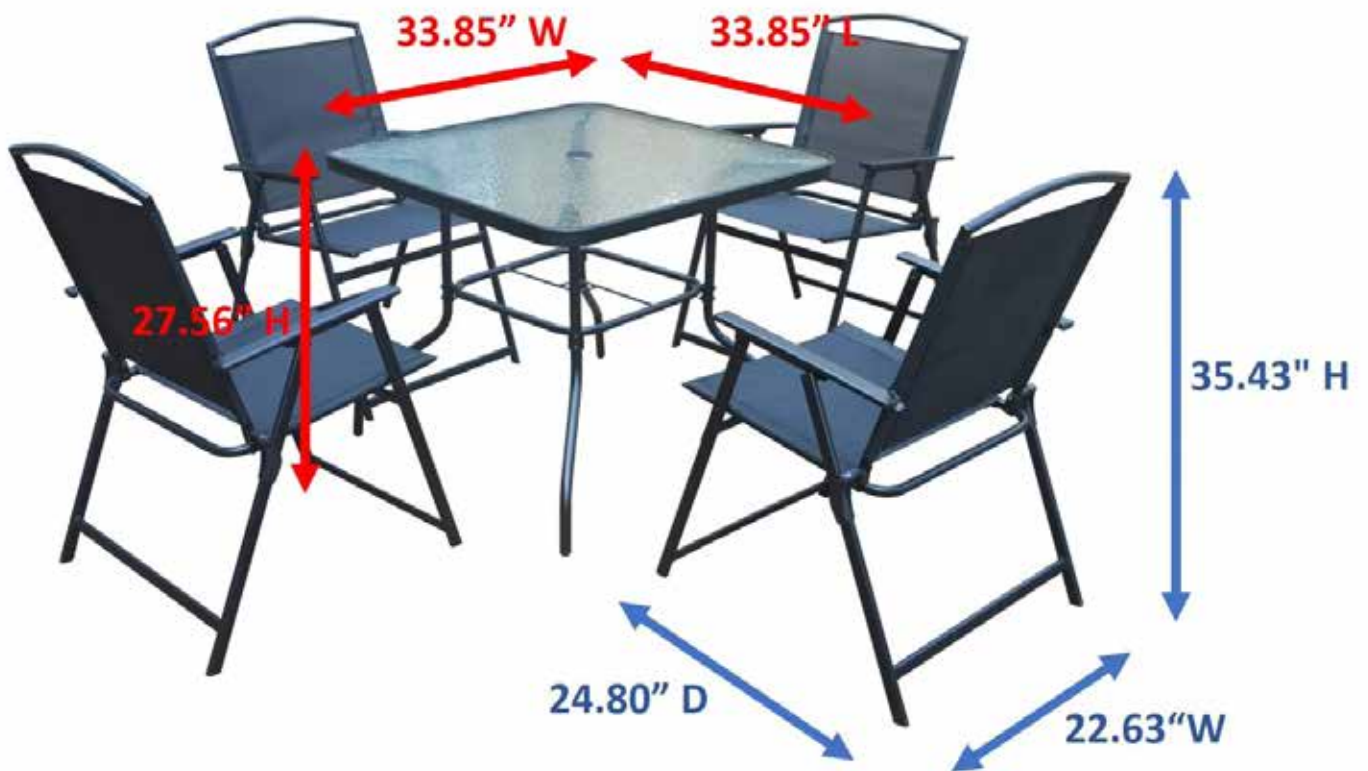

Seasonal Trends Patio Set

Olympia Collection - Dimensions

Olympia 5 Pc Square Set
SKU# 7421597