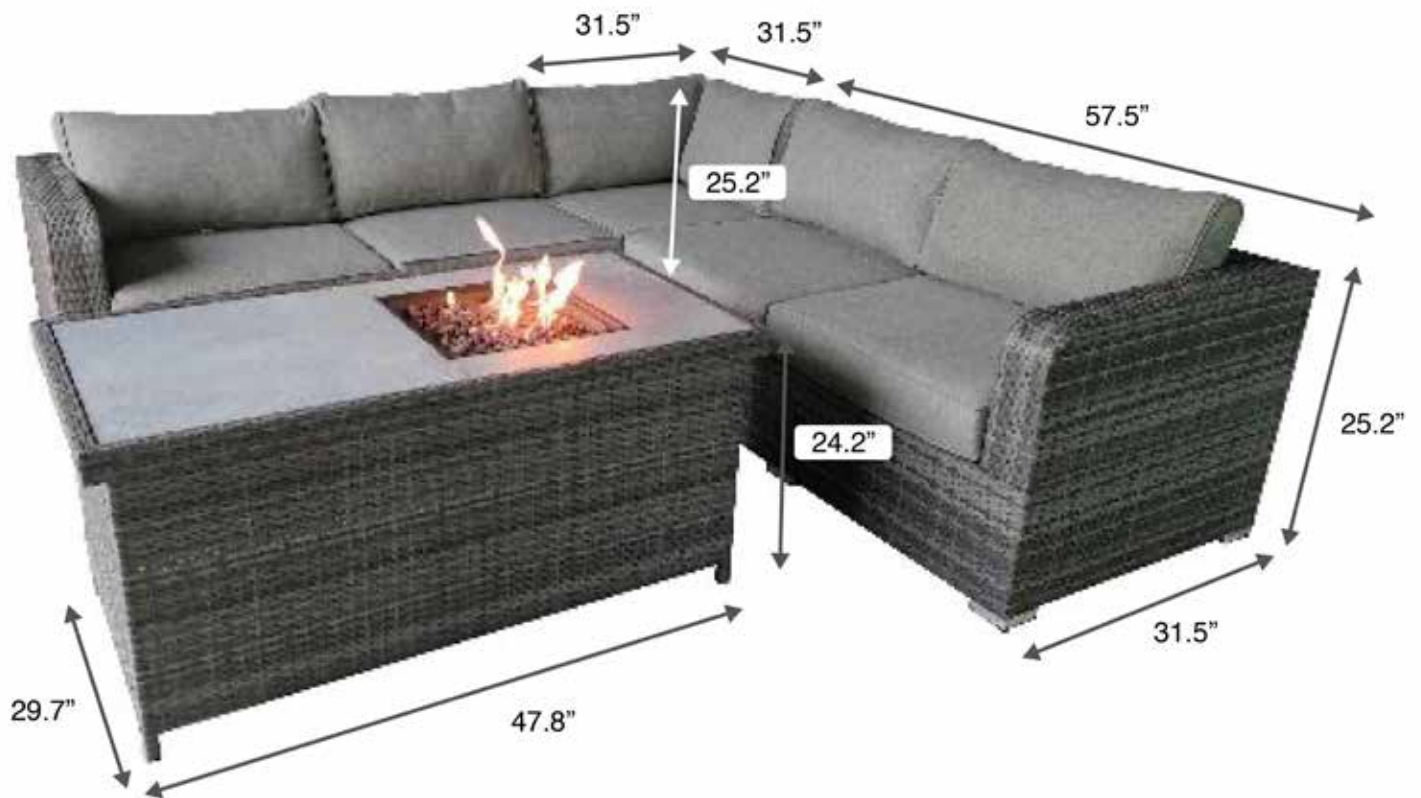

Seasonal Trends Patio Set

Venetia Collection - Dimensions

Venetia Sectional Seating
with Fire Pit Table
SKU# 7370349