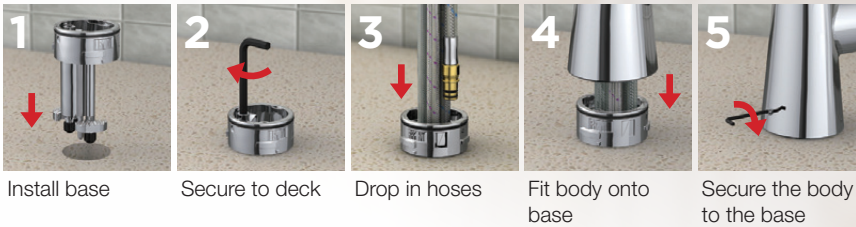

KITCHEN &
BATHROOM
FAUCETS

CATALOG

KITCHEN

Spring Spout

QuickDock®

Kitchen pull-down allows ABOVE SINK installation in minutes!

4845723

Single Handle Spring Pull-down Kitchen Faucet

- 1 or 3-hole Installation
- Ceramic Cartridge
- Lead Free Brass Body
- Flow Rate: 1.8 gpm
- Dual Function Spray
- Top Mount
- Chrome

4846465 Stainless Steel

2291607

Single Handle Pull-down Kitchen Faucet