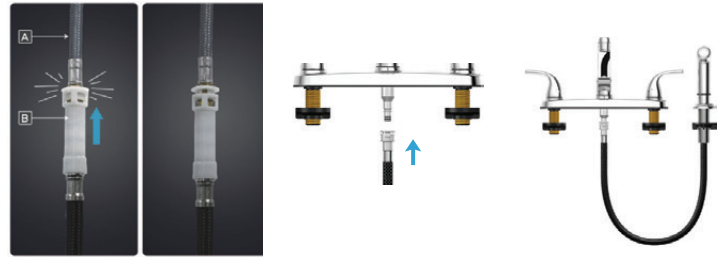

- 1 or 3-hole Installation
- Ceramic Cartridge
- Lead Free Brass Body
- Flow Rate: 1.8 gpm
- Dual Function Spray
- Top Mount
- Chrome

4846465 Stainless Steel

2291607

Single Handle Pull-down Kitchen Faucet

- 1- or 3-hole Installation
- Ceramic Cartridge
- Lead Free Brass Body
- Flow Rate: 1.8 gpm
- Dual Function Spray
- Quick Connect
- Chrome

 **GlideAssure® SecureConX™**

2295764 Stainless Steel
2313930 Venetian Bronze
8977217 Matte Black

GlideAssure®

Making sprayer hose RETRACTION a SMOOTH operation

4838579

Spring Handle Pull-down Kitchen Faucet - Contemporary

- 1 or 3-hole Installation
- Ceramic Cartridge
- Lead Free Brass Body
- Flow Rate: 1.8 gpm
- Dual Function Spray
- Quick Connect
- Chrome

4845517 Stainless Steel

SecureConX[®]

A SECURE self aligning connection system that makes installation FAST & EASY

1852714

8" Single Handle Pull-out Kitchen Faucet

- 1 or 3-hole Installation
- Ceramic Cartridge
- Lead Free Brass Body
- Flow Rate: 1.8 gpm
- Dual Function Spray
- Quick Connect
- Chrome