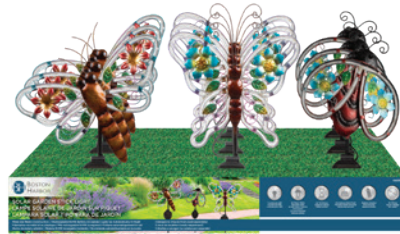

SOLAR GARDEN STICK LIGHT

Metal and Plastic

0418319 - Shelf Pack: 9

20 Warm White Microdot LEDs

672376265286