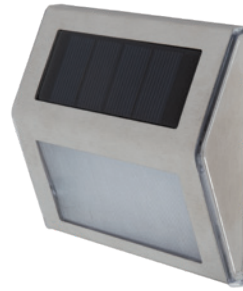

SOLAR HIGH OUTPUT SPOTLIGHT

Cast Aluminum, Glass and Plastic
9340308 - Shelf Pack: 6
30 Lumens
Dimensions: 4 3/8", 6 1/2", 11 7/8"
672376256581